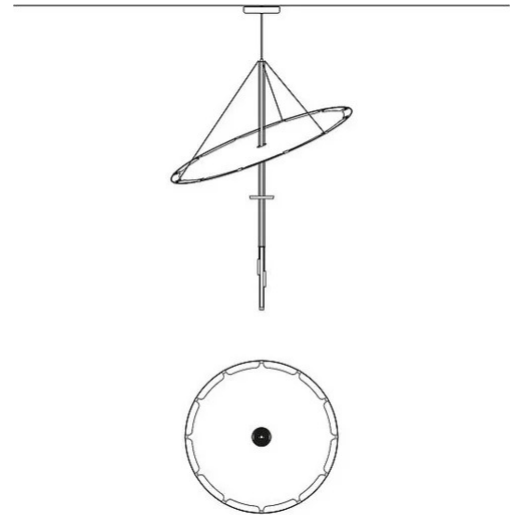

Canopée

Ø 80 cm

Nicolas Verschaeve

colors

Typology Pendant
Utilisation Indoor

230V 17 W

indirect light

diffuse light

The Canopée pendant light invites reflection and rest by providing a cozy haven of soft light. It embodies the essence of light.

The LED source integrated in the cylinder is diffusely reflected on a compact, **light disc made of a technical fabric borrowed from the nautical industry.**

The disc can be tilted and raised, allowing you to customize the intensity of the reflected light to create a one-of-a-kind atmosphere by gently pulling or rotating the three cylinders.

Family	Canopée
Typology	Pendant
Utilisation	Indoor

Dimensions

Height	103 cm
Diameter	80 cm

Materials

Structure	aluminium iron	Riflettore	glass fibre
Canopy	aluminium		

Voltage	230V	Watt	17 W
Power unit	Included	Lumen	
Mounting Power Supply	Internal	CRI	>90
Power supply	Electronic power supply	Duration	50000 h
Non dimmable		CCT	2700 K
		Energy class	