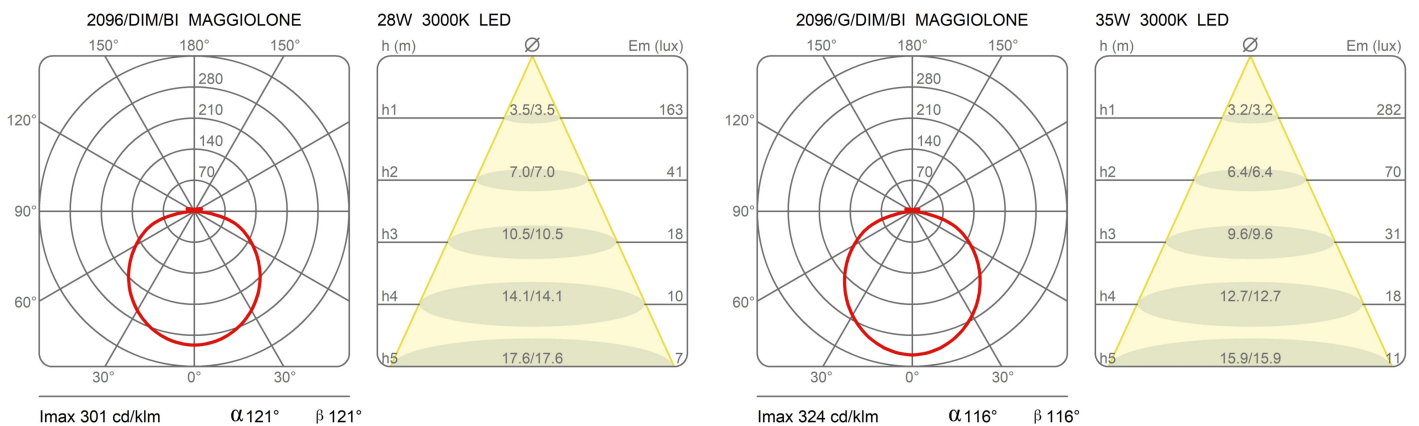

Certifications

Photometric curves