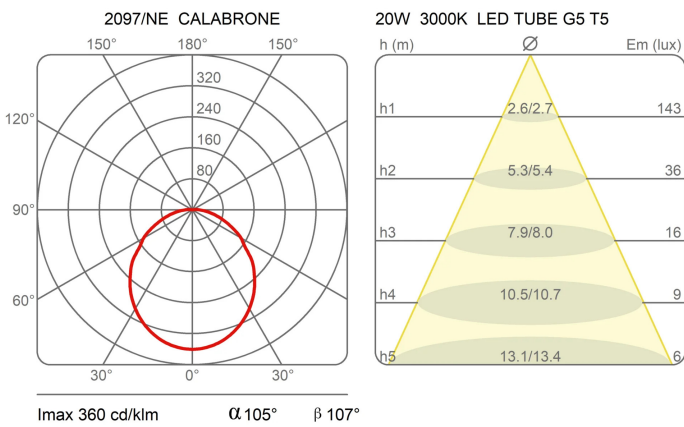

# Calabrone

Emiliana Martinelli

colors

Typology      Pendant  
Utilisation    Indoor

24V 20 W 1834 lm

diffuse light

Adjustable suspension lamp providing diffused light. Tubular aluminium structure painted. White opal methacrylate diffuser.

Family	Calabrone
Typology	Pendant
Utilisation	Indoor

**Dimensions**

Lunghezza	163 cm
Diameter	4,5 cm
Power supply cable length	400 cm
Weight	2.5 Kg

**Materials**

Structure	aluminium	Diffuser	polycarbonate
Canopy	aluminium		

Voltage	24V	Watt	20 W
Dimming	No dimmable	Lumen	1834 lm
		CRI	>80
		CCT	3000 K
		Energy class	

**Certifications**

**Photometric curves**

Colour variant code

2097/NE

Black

Gallery

Accessories