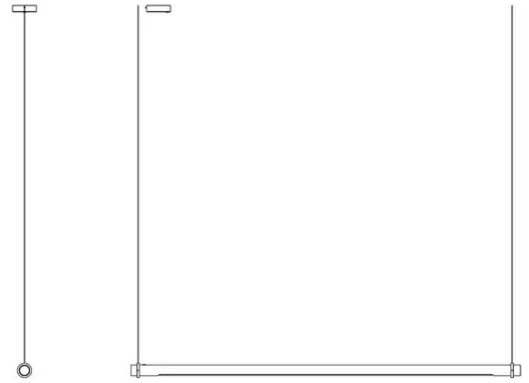

# Calabrone

Emiliana Martinelli

colors

Typology      Pendant  
Utilisation    Indoor

24V 20 W 1834 lm

diffuse light

Adjustable suspension lamp providing diffused light. Tubular aluminium structure painted. White opal methacrylate diffuser.

Family	Calabrone
Typology	Pendant
Utilisation	Indoor

**Dimensions**

Lunghezza	163 cm
Diameter	4,5 cm
Power supply cable length	400 cm
Weight	2.5 Kg

**Materials**

Structure	aluminium	Diffuser	polycarbonate
Canopy	aluminium		