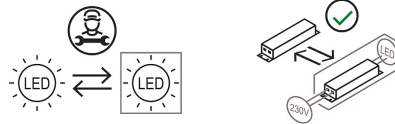

Certifications