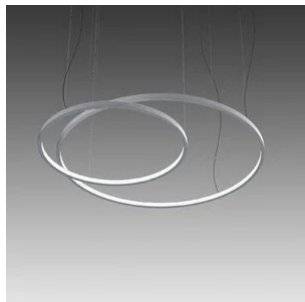

Colour variant code

21003/400/DIM/BI