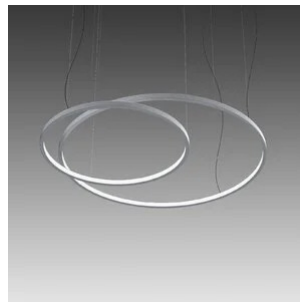

21003/400/DIM/AU