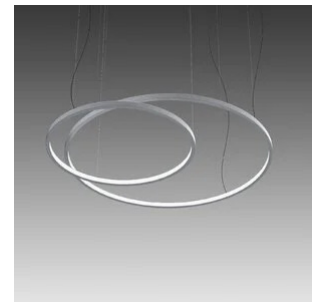

21003/400/DIM/CU