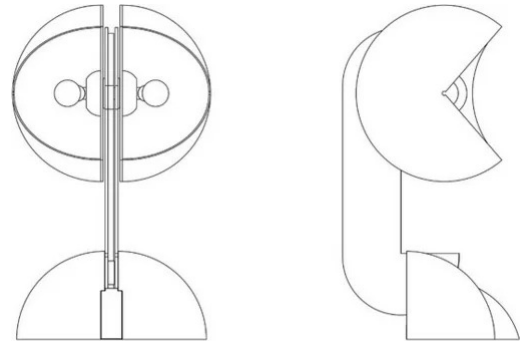

# Ruspa

Gae Aulenti

colors

Typology Table  
Utilisation Indoor

230V 2x 10 W E14

direct light

indirect light

Table lamp with direct and indirect light, in painted aluminium, the arm is jointed on the base, two reflectors turn around the upper part of the arm each one independently from the other. Available with four arms and eight reflectors version. For Led bulb.

Family Ruspa  
Typology Table  
Utilisation Indoor

**Dimensions**

Height 58 cm  
Diameter 30 cm  
Power supply cable length 40+200 cm  
Weight 10.5 Kg

**Materials**

Structure aluminium      Riflettore aluminium  
Base aluminium