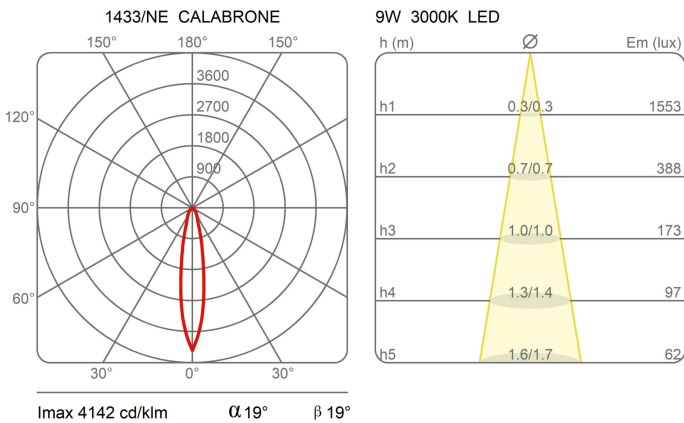

Certifications

Photometric curves