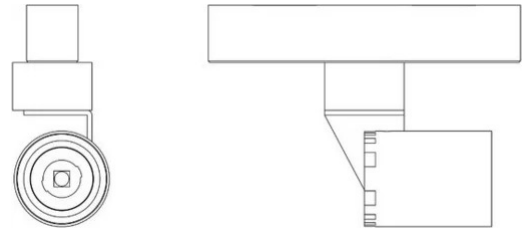

# Grillo For Electrified Track

Emiliana Martinelli

colors

Typology      Spotlight  
Utilisation    Indoor

48V 8 W 840 lm

direct light

Grillo with adapter to be fixed to electrified track - 48V

Family Grillo for electrified track  
Typology Spotlight  
Utilisation Indoor

**Dimensions**

Lunghezza 4 cm  
Diameter 3 cm  
Weight 0.4 Kg

**Materials**

Structure aluminium

Voltage	48V	Watt	8 W
Power unit	Excluded	Lumen	840 lm
Mounting Power Supply	External	CRI	>80
Power supply	Electronic power supply	CCT	3000 K
Non dimmable		Energy class	