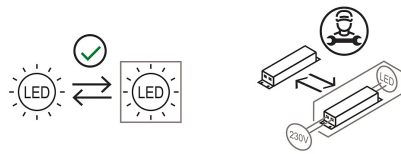

Certifications

Colour variant code

1450/24/NE

Black