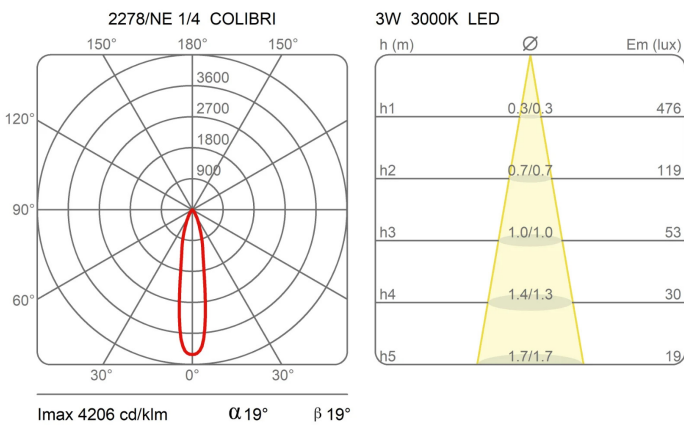

Family	Colibri
Typology	Floor
Utilisation	Indoor

**Dimensions**

Height	170 cm
Diameter	2,5 cm
Power supply cable length	50+200 cm
Weight	4.9 Kg

Materials

Structure	aluminium	Diffuser	polycarbonate
Base	iron		

Voltage	230V	4 X Watt	2.1 W
Dimming	No dimmable	Lumen	300 lm (1200 lm)
		Duration	50000 h
		CCT	3000 K
		Energy class	E

Certifications**Photometric curves**

Colour variant code

2278/NE

Black

Gallery