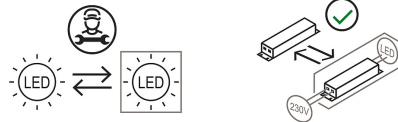

Certifications