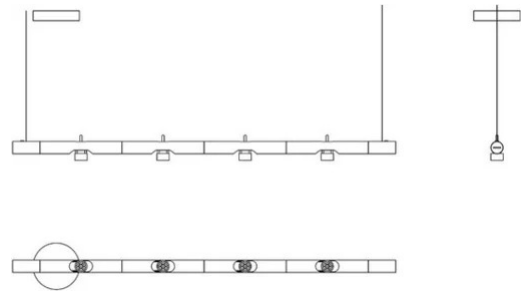

Modular hanging lamp. Painted aluminium structure with 4 adjustable and directional spots with integrated LED light source. Electronic drivers into the box fixed at the ceiling. Also available the joint of connection for the combination of more modules (code 30869).

Interchangeable lens 10° - 40° (on request).

Award

Family Calabrone
 Typology Pendant
 Utilisation Indoor

Dimensions

Profondità 7,5 cm
 Lunghezza 270 cm
 Diameter 4,5 cm
 Power supply cable length 400 cm
 Weight 7 Kg

Materials

Structure aluminium Diffuser polycarbonate
 Canopy aluminium

Voltage	230V	8 X Watt	72 W
Power unit		Lumen	1224 lm (9792 lm)
Mounting Power Supply	External	CRI	>80
Power supply	Electronic dimmable power supply	CCT	3000 K
Dimming	Push Dali2	Energy class	