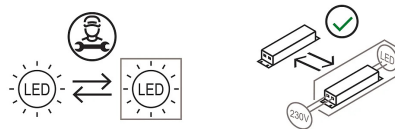

Certifications