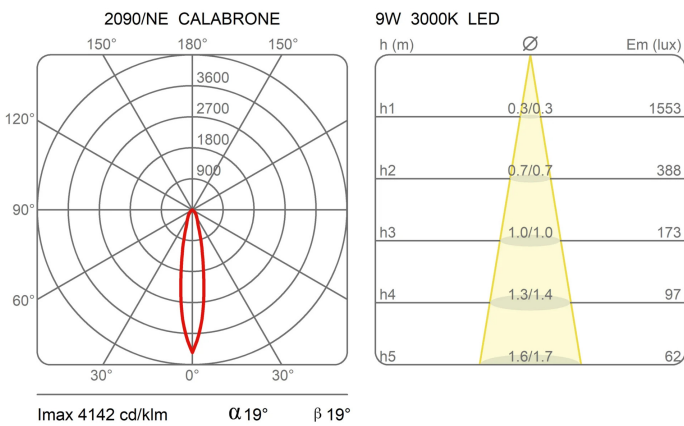

Certifications

Photometric curves