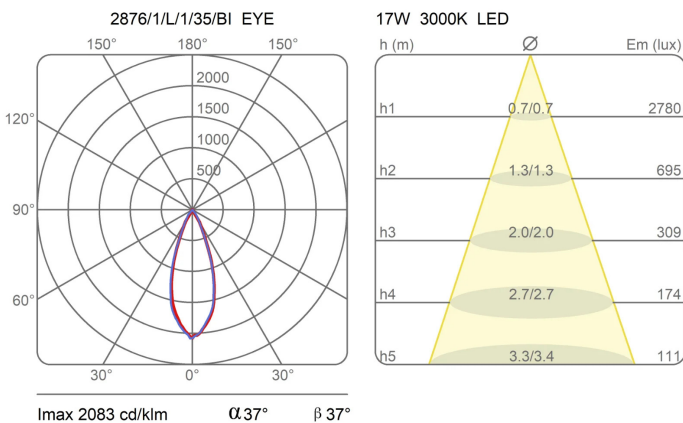

# Eye

Medium beam

Emiliana Martinelli

colors

Typology      Ceiling  
Utilisation    Indoor

230V 11 W 2225 lm

direct light

Ceiling lamp with direct/swivel light. Painted aluminium structure. LED light source integrated. Complete of electronic driver.

Family Eye  
 Typology Ceiling  
 Utilisation Indoor

**Dimensions**

Height 11 cm  
 Diameter 16 cm  
 Power supply cable length 0 cm  
 Weight 1 Kg

**Materials**

Structure aluminium

|                       |                         |              |         |
|-----------------------|-------------------------|--------------|---------|
| Voltage               | 230V                    | Watt         | 11 W    |
| Power unit            |                         | Lumen        | 2225 lm |
| Mounting Power Supply | Indoor                  | CRI          | >90     |
|                       |                         | CCT          | 3000 K  |
| Power supply          | Electronic power supply | Energy class | E       |
| Dimming               | No dimmable             |              |         |

**Certifications**

**Photometric curves**

Colour variant code

2876/1/L/1/35/BI

2876/1/L/1/35/NE

White

Gallery