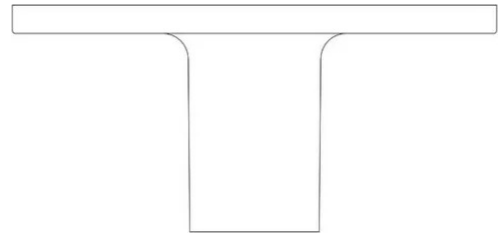

Ceiling lamp providing diffused direct light consisting of a painted aluminium support and an LED bulb to be chosen at will from our three suggested shapes:

- sphere (cod. 583Y)

- cone (cod. 584Y)

- disc (cod. 585Y)

**Bulb to be purchased separately.**

Family Maggiolino  
Typology Ceiling  
Utilisation Indoor

### Dimensions

Height 8 cm  
Diameter (attacco) 4,5 cm (base) 17 cm