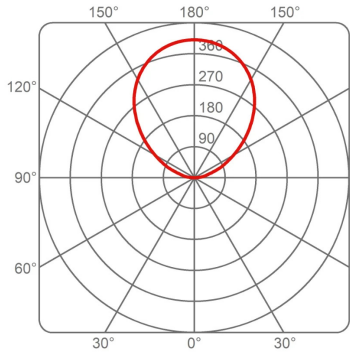

# Circular Slim

Ø 95 cm

Emiliana Martinelli

colors

Typology      Pendant  
Utilisation    Indoor

230V 75 W 9636 lm

indirect light

Hanging lamp, indirect light, painted aluminium. Electronic dimmable Push/Dali driver inside in the canopy. Available in three sizes.

Available on request with dynamic white LED.

Family	Circular Slim
Typology	Pendant
Utilisation	Indoor

**Dimensions**

Height	3 cm
Diameter	95 cm
Power supply cable length	400 cm
Weight	3.8 Kg

**Materials**

## Photometric curves

2004/SL/95/DIM/L/1/BI CIRCULAR SLIM 84W 3000K LED

Imax 401 cd/klm

2004/SL/65/DIM/L/1/BI CIRCULAR SLIM 54W 3000K LED

Imax 407 cd/klm

2004/SL/125/DIM/L/1/BI CIRCULAR SLIM 124W 3000K LED