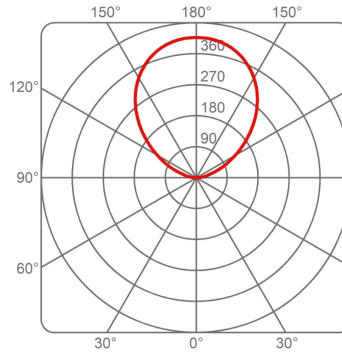

Available on request with dynamic white LED.

Family	Circular Slim
Typology	Pendant
Utilisation	Indoor

**Dimensions**

Height	3 cm
Diameter	95 cm
Power supply cable length	400 cm
Weight	3.8 Kg

**Materials**

## Photometric curves

2004/SL/95/DIM/L/1/BI CIRCULAR SLIM 84W 3000K LED

Imax 401 cd/klm

2004/SL/65/DIM/L/1/BI CIRCULAR SLIM 54W 3000K LED

Imax 407 cd/klm

2004/SL/125/DIM/L/1/BI CIRCULAR SLIM 124W 3000K LED