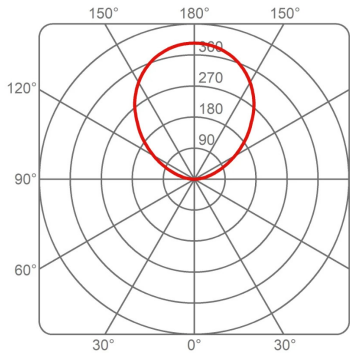

## Photometric curves

2004/SL/95/DIM/L/1/BI CIRCULAR SLIM 84W 3000K LED

Imax 401 cd/klm

2004/SL/65/DIM/L/1/BI CIRCULAR SLIM 54W 3000K LED

Imax 407 cd/klm

2004/SL/125/DIM/L/1/BI CIRCULAR SLIM 124W 3000K LED