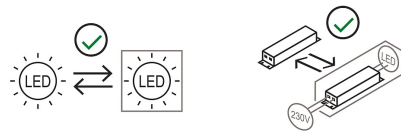

Certifications

EcoLabel