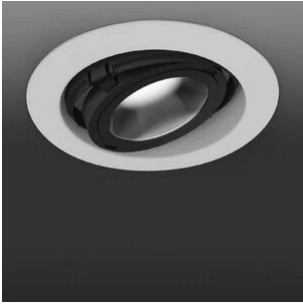

Eye

Wide beam

Emiliana Martinelli

colors

Typology Recessed

Utilisation Indoor

230V 11 W 2225 lm

direct light

Bull-it lamp, direct/swivel light. Painted aluminium structure. LED light source integrated. Electronic driver to be connected included inside the false ceiling.

Family	Eye
Typology	Recessed
Utilisation	Indoor

Dimensions

Diameter	20 cm
Diametro foro	17 cm
Profondità foro	10 cm
Power supply cable length	0 cm
Weight	1.5 Kg

Materials

Structure	aluminium
-----------	-----------

Voltage	230V	Watt	11 W
Power unit	Included	Lumen	2225 lm
Mounting Power Supply	External	CRI	>90
Power supply	Electronic power supply	Duration	50000 h
Non dimmable		CCT	3000 K
		Energy class	E

Certifications

EcoLabel

Photometric curves

Colour variant code

2882/L/1/R/BI

White