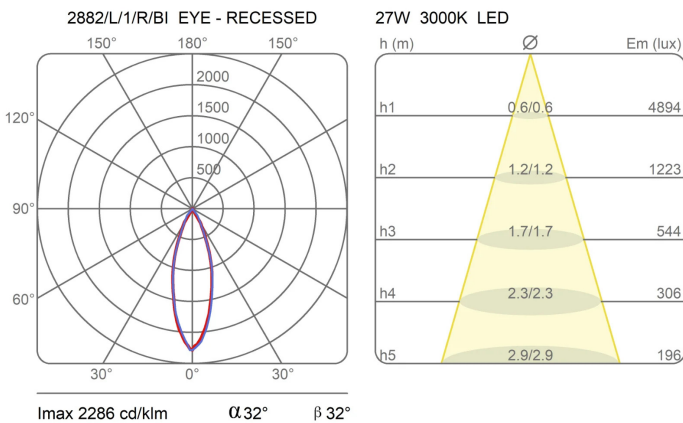

Dimensions

Diameter	20 cm
Diametro foro	17 cm
Profondità foro	10 cm
Power supply cable length	0 cm
Weight	1.5 Kg

Materials

Structure	aluminium
-----------	-----------

Voltage	230V	Watt	11 W
Power unit	Included	Lumen	2225 lm
Mounting Power Supply	External	CRI	>90
Power supply	Electronic power supply	Duration	50000 h
Non dimmable		CCT	3000 K
		Energy class	E

Certifications

EcoLabel

Photometric curves

Colour variant code

2882/L/1/R/BI

White