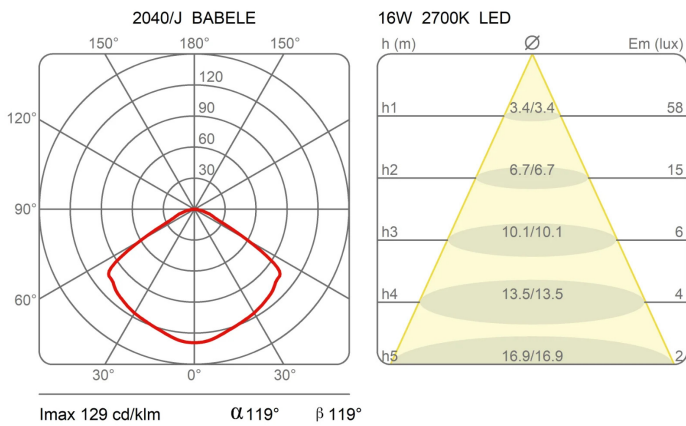

### Dimensions

Height	26 cm
Diameter	40 cm
Power supply cable length	400 cm
Weight	2.5 Kg

### Photometric curves

Colour variant code

2040/J

Micaceous

Gallery