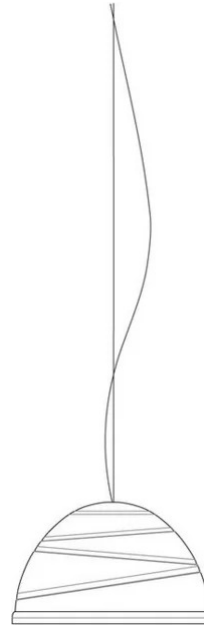

# Babele

Ø 40 cm

Marc Sadler

colors

Typology      Pendant  
Utilisation    Indoor

230V 15 W E27

direct light

diffuse light

Hanging lamp for direct light in turned aluminium and painted externally with different shades of micaceous color, golden inside. Suspended with steel cables, produced in 3 diameters: Ø 40cm, Ø 65cm and Ø 92cm.

Designed by Marc Sadler in 2005 for Martinelli Luce, the surface of the lamp is characterized by circular ribs of different diameters arranged in almost parallel planes to describe a path: the path of man towards the infinite light and truth as opposed to the boring life. Babele has a strong personality, which attracts attention, able to fill the space.

### Dimensions

Height	26 cm
Diameter	40 cm
Power supply cable length	400 cm
Weight	2.5 Kg