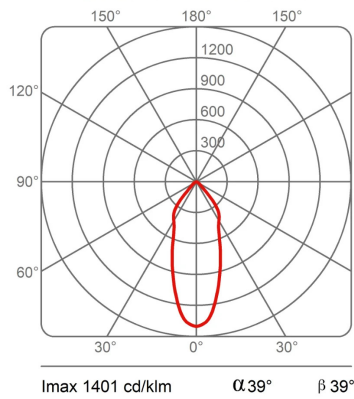

EcoLabel

Photometric curves

1452/J/38/NE-DK SISTEMA U - 38° DARKLIGHT13W 3000K LED

1452/J/38/NE SISTEMA U - 38°

13W 3000K LED

Colour variant code

1452/J/38/NE

Black