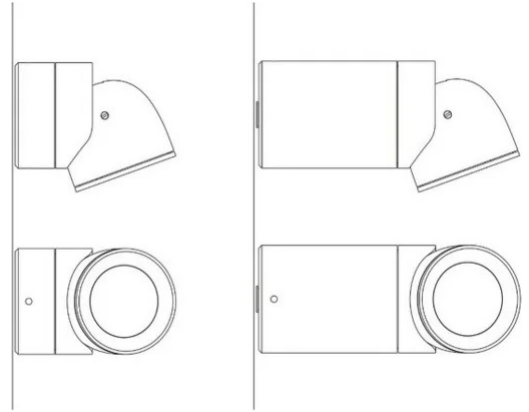

Sistema U

Medium beam - length 10 cm

Studio Natural

colors

Typology Spotlight Ceiling

Utilisation Indoor

230V 13 W 1950 lm

Direct-light spotlight that can be oriented thanks to a special adjustable joint. Painted aluminium structure. LED light source with different light beams optics.

Integrated driver (cod. 1452)

Remote driver (cod. 1452/J)

Award

Family Sistema U
 Typology Spotlight Ceiling
 Utilisation Indoor

Dimensions

Profondità 10 cm
 Diameter 7 cm
 Weight 0.5 Kg

Materials

Structure aluminium Diffuser polycarbonate