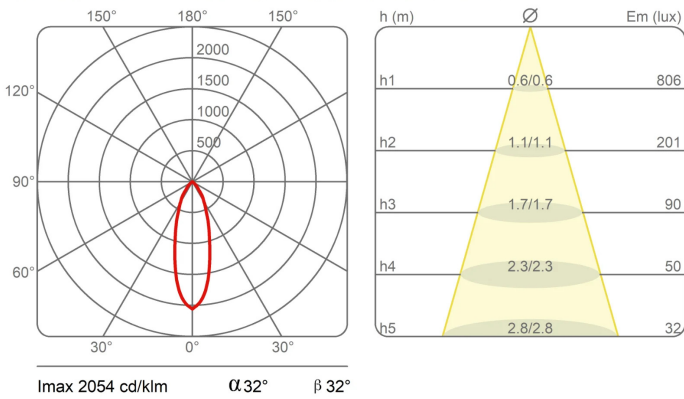

Certifications

EcoLabel

Photometric curves

1452/J/38/NE-DK SISTEMA U - 38° DARKLIGHT13W 3000K LED