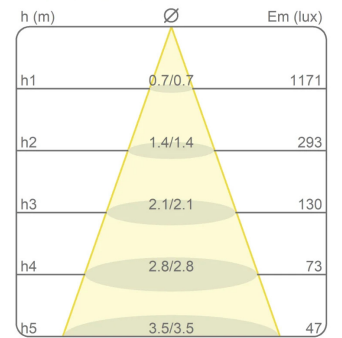

EcoLabel

Photometric curves

1452/J/38/NE-DK SISTEMA U - 38° DARKLIGHT13W 3000K LED

1452/J/38/NE SISTEMA U - 38°

13W 3000K LED

Colour variant code

1452/J/38/NE

Black