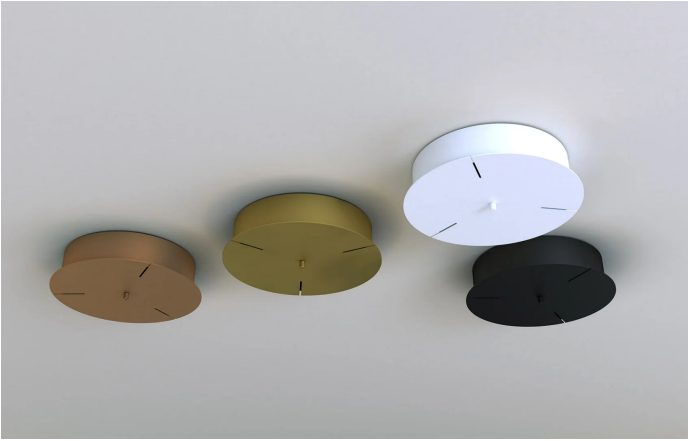

# Canopy Lunaop/Lunaop Slim

75 W - non dimmable

colors

Typology Ceiling  
Utilisation Indoor

230V

Aluminium canopy, available in different colours, including the driver (75W max).

Non-dimmable driver.

The provided cables support and supply power to the luminaire.

A 75W driver can pilot 1 of the compositions:

- 1 x 40001
- 1 x 40002

Family	Canopy Lunaop/Lunaop Slim
Typology	Ceiling
Utilisation	Indoor

40004/BM

Bronze Textured

40004/OV

Vintage Brass

Gallery

Accessories

40204.1

Tuya WiFi device for dimming