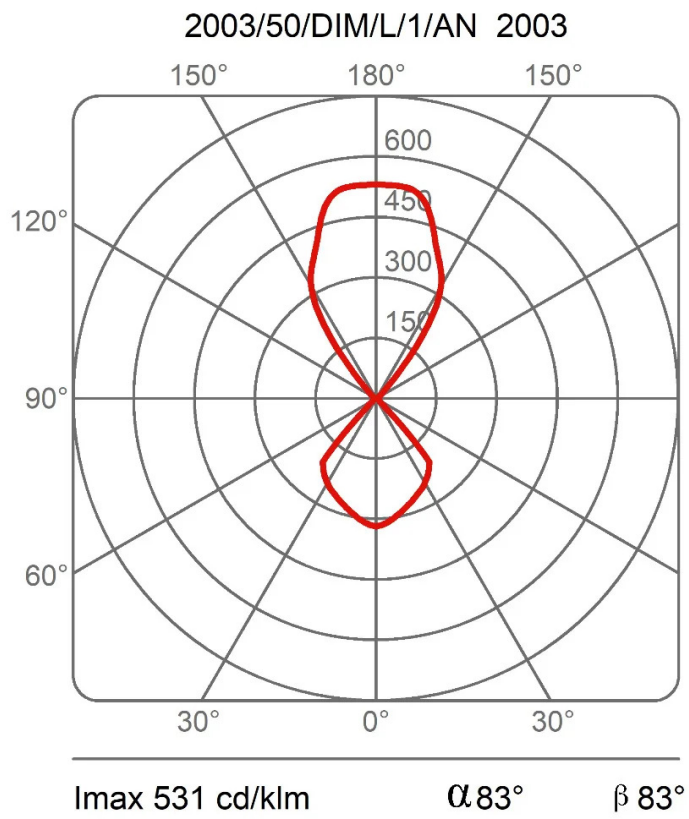

Duemilatre

Emiliana Martinelli

Elio Martinelli

colors

Typology Pendant
Utilisation Indoor

230V 48.5 W 6880 lm + 24.2 W 3440 lm

direct light

indirect light

Family Duemilatre
 Typology Pendant
 Utilisation Indoor

Dimensions

Height 66 cm
 Diameter 50 cm
 Power supply cable length 300 cm
 Weight 12 Kg

Materials

Structure aluminium
 Elementi aluminium
 Diffuser glass
 Canopy aluminium

Voltage	230V	Watt	48.5 W	Watt	24.2 W
Power unit	Included	Lumen	6880 lm	Lumen	3440 lm
Mounting Power Supply	Internal	CRI	>80	CRI	>80
Power supply	Electronic power supply	Duration	50000 h	Duration	50000 h
Dimming	Push Dali2	CCT	3000 K	CCT	3000 K
		Energy class	E	Energy class	E

Certifications

EcoLabel

Photometric curves

Colour variant code

2003/50/DIM/L/1/AN

Anthracite