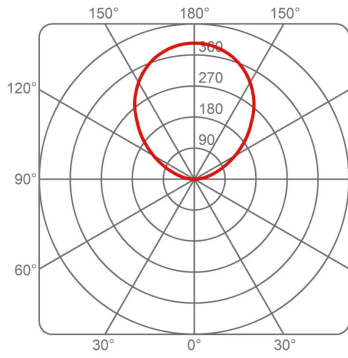

Available on request with dynamic white LED.

Family Circular Slim
 Typology Pendant
 Utilisation Indoor

Dimensions

Height 2,5 cm
 Diameter 65 cm
 Weight 2.7 Kg

Materials

Structure	aluminium	Diffuser	methacrylate
Canopy	aluminium		

Certifications

Photometric curves

2004/SL/95/DIM/L/1/BI CIRCULAR SLIM 84W 3000K LED

Imax 401 cd/klm

2004/SL/65/DIM/L/1/BI CIRCULAR SLIM 54W 3000K LED

Imax 407 cd/klm

2004/SL/125/DIM/L/1/BI CIRCULAR SLIM 124W 3000K LED

Imax 395 cd/klm

Colour variant code

2004/SL/65/DIM/L/1/BI

White

2004/SL/65/DIM/L/1/AU

Pearl Gold

Gallery