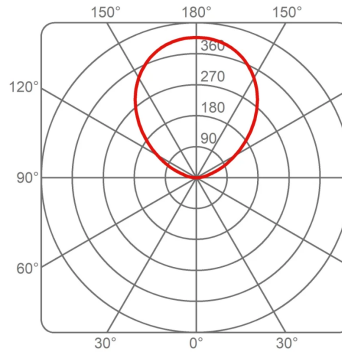

Available on request with dynamic white LED.

Family Circular Slim
 Typology Pendant
 Utilisation Indoor

Dimensions

Height 2,5 cm
 Diameter 65 cm
 Weight 2.7 Kg

Materials

Structure	aluminium	Diffuser	methacrylate
Canopy	aluminium		

Certifications

Photometric curves

2004/SL/95/DIM/L/1/BI CIRCULAR SLIM 84W 3000K LED

Imax 401 cd/klm

2004/SL/65/DIM/L/1/BI CIRCULAR SLIM 54W 3000K LED

Imax 407 cd/klm

2004/SL/125/DIM/L/1/BI CIRCULAR SLIM 124W 3000K LED

Imax 395 cd/klm

Colour variant code

2004/SL/65/DIM/L/1/BI

White

2004/SL/65/DIM/L/1/AU

Pearl Gold

Gallery