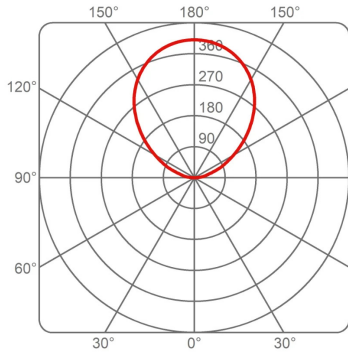

Circular Slim

Ø 65 cm

Emiliana Martinelli

colors

Typology Pendant
Utilisation Indoor

230V 50 W 6424 lm

indirect light

Hanging lamp, indirect light, painted aluminium. Electronic dimmable Push/Dali driver inside in the canopy. Available in three sizes.

Available on request with dynamic white LED.

Family Circular Slim
 Typology Pendant
 Utilisation Indoor

Dimensions

Height 2,5 cm
 Diameter 65 cm
 Weight 2.7 Kg

Materials

Structure	aluminium	Diffuser	methacrylate
Canopy	aluminium		

Certifications

Photometric curves

2004/SL/95/DIM/L/1/BI CIRCULAR SLIM 84W 3000K LED

Imax 401 cd/klm

2004/SL/65/DIM/L/1/BI CIRCULAR SLIM 54W 3000K LED

Imax 407 cd/klm

2004/SL/125/DIM/L/1/BI CIRCULAR SLIM 124W 3000K LED