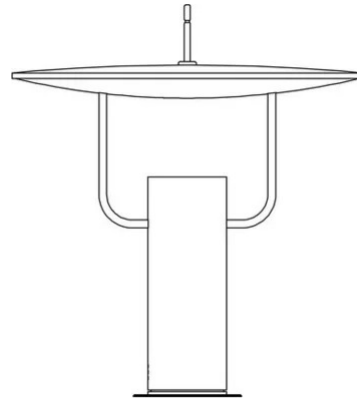

# Tx1

Med

Marco Ghilarducci

colors

Typology Table  
Utilisation Indoor

230V 8.6 W 1080 lm

indirect light

Table lamp reflected light, adjustable reflector. Painted aluminium structure, brass support. LED light source. Electronic driver and LED integrated in the body lamp. Switch on the alimentation cable.

### Dimensions

Height	40 cm
Diameter	36 cm
Power supply cable length	40+200 cm
Weight	3.3 Kg

### Materials

Structure	aluminium	Diffuser	methacrylate 030
Riflettore	aluminium	Base	brass
Elementi	brass		

Voltage	230V	Watt	8.6 W
Power unit	Included	Lumen	1080 lm
Mounting Power Supply	External	CRI	>90
Power supply	Electronic plug-in power supply	Duration	50000 h
		CCT	3000 K
		Energy class	E