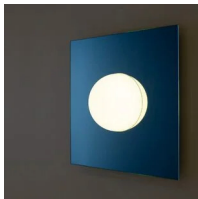

Colour variant code

1347/Q/DIM/L/1