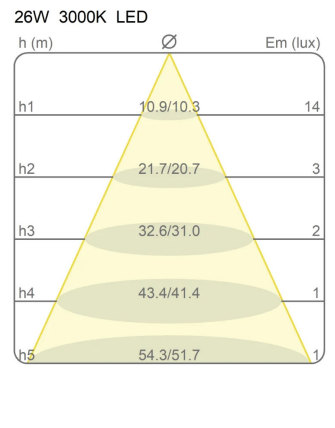

Photometric curves