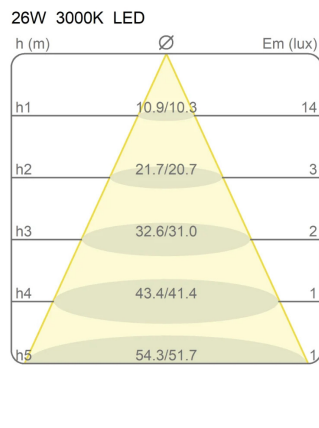

Canopy to be ordered separately available in accessories.

40001/SL/3000

Family	Light module Ø 50 cm Lunaop Slim
Typology	Pendant
Utilisation	Indoor

Dimensions

Height	3 cm
Diameter	50 cm
Power supply cable length	400 cm
Weight	0.7 Kg

Materials

Structure	aluminium	Diffuser	methacrylate 040
-----------	-----------	----------	------------------

Voltage	24V	Watt	20.4 W
Power unit	Excluded	Lumen	3359 lm
Mounting Power Supply	External	CRI	>80
		Duration	50000 h
		CCT	3000 K
		Energy class	D

Certifications

Photometric curves

Colour variant code

40001/SL/3000/BI

White

40001/SL/3000/NE

Black

40001/SL/3000/AU