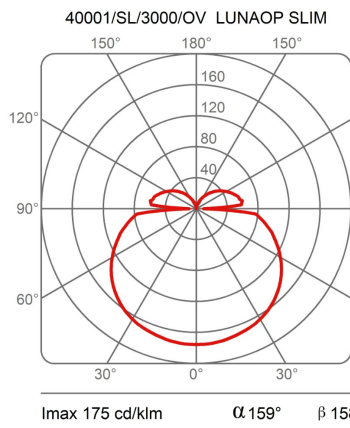

Photometric curves