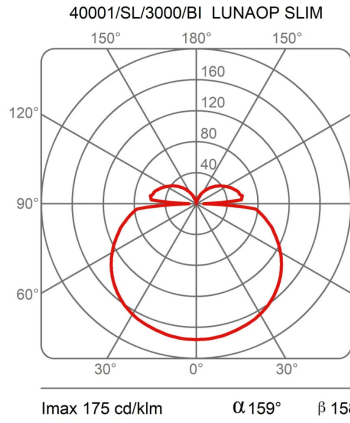

Photometric curves