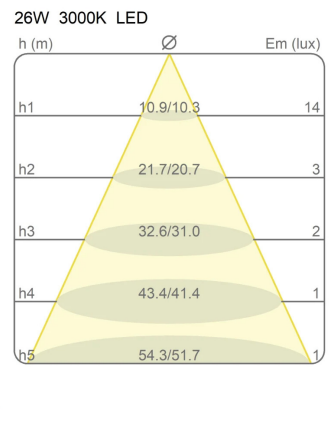

Photometric curves