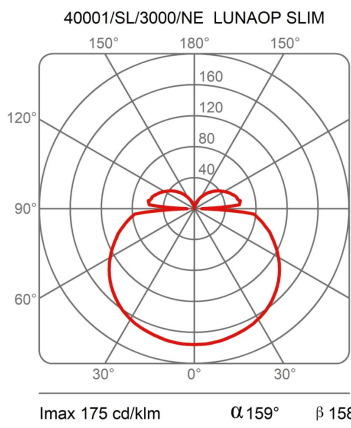

Photometric curves