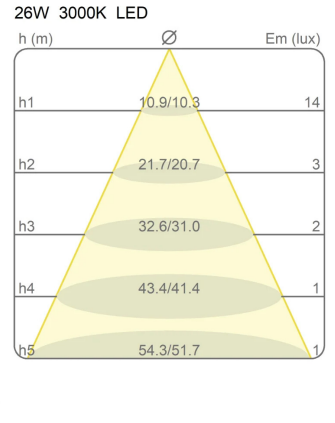

Photometric curves