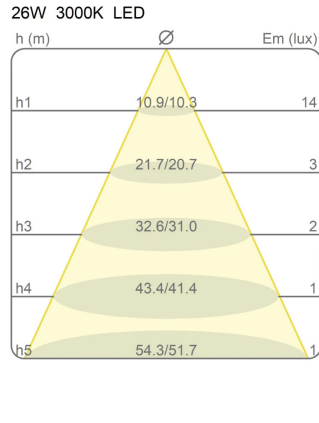

Canopy to be ordered separately available in accessories.

40001/SL/3000

Family	Light module Ø 50 cm Lunaop Slim
Typology	Pendant
Utilisation	Indoor

Dimensions

Height	3 cm
Diameter	50 cm
Power supply cable length	400 cm
Weight	0.7 Kg

Materials

Structure	aluminium	Diffuser	methacrylate 040
-----------	-----------	----------	------------------

Voltage	24V	Watt	20.4 W
Power unit	Excluded	Lumen	3359 lm
Mounting Power Supply	External	CRI	>80
		Duration	50000 h
		CCT	3000 K
		Energy class	D

Certifications

Photometric curves

Colour variant code

40001/SL/3000/BI

White

40001/SL/3000/NE

Black

40001/SL/3000/AU