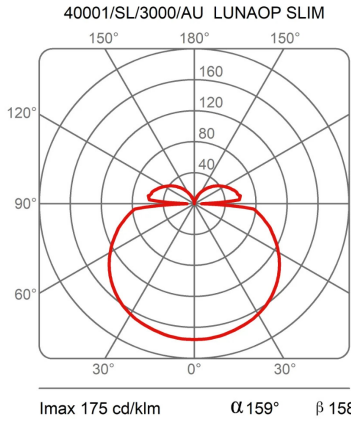

Photometric curves