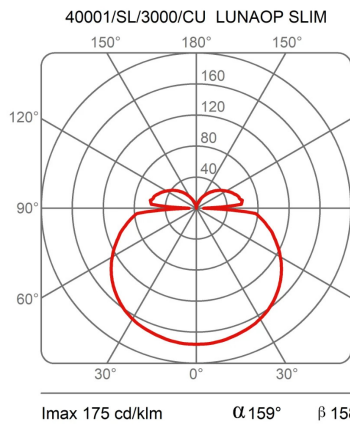

Photometric curves