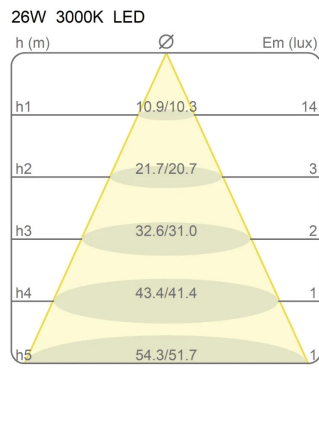

Canopy to be ordered separately available in accessories.

40001/SL/3000

Family	Light module Ø 50 cm Lunaop Slim
Typology	Pendant
Utilisation	Indoor

Dimensions

Height	3 cm
Diameter	50 cm
Power supply cable length	400 cm
Weight	0.7 Kg

Materials

Structure	aluminium	Diffuser	methacrylate 040
-----------	-----------	----------	------------------

Voltage	24V	Watt	20.4 W
Power unit	Excluded	Lumen	3359 lm
Mounting Power Supply	External	CRI	>80
		Duration	50000 h
		CCT	3000 K
		Energy class	D

Certifications

Photometric curves

Colour variant code

40001/SL/3000/BI

White

40001/SL/3000/NE

Black

40001/SL/3000/AU