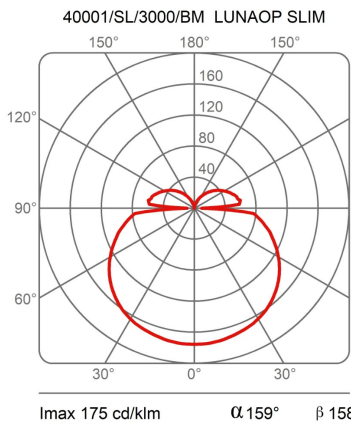

Photometric curves