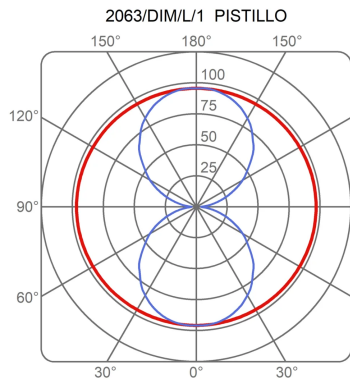

Imax 97 cd/klm

98W 0K LED TUBE G5 T5

Imax 97 cd/klm

64W 0K LED

Codice varianti colore

2063/L

Bianco

Gallery