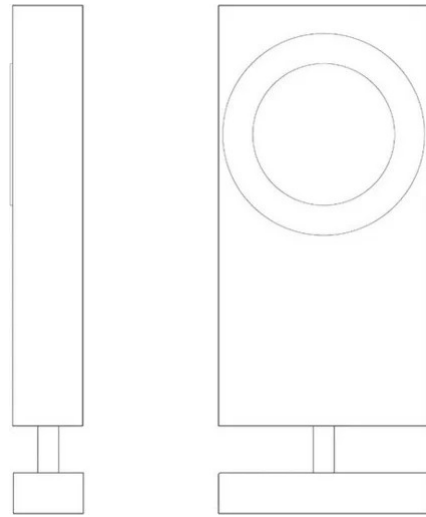

Brick

Medium beam

Emiliana Martinelli

colors

Typology Spotlight Wall

Utilisation Indoor

230V 25 W 7500 lm

direct light

Swivel wall lamp, direct/adjustable light. Aluminium structure painted. LED light source integrated. Complete of electronic driver inside the body lamp.

Available in two different light beams: medium and wide.

Family	Brick
Typology	Spotlight Wall
Utilisation	Indoor

Dimensions

Height	30 cm
Larghezza	15 cm
Profondità	11 cm
Power supply cable length	0 cm
Weight	1.3 Kg

Materials

Structure	aluminium	Base	aluminium
-----------	-----------	------	-----------

Photometric curves

Colour variant code

1396/S/L/1/Q1/BI

White

Gallery