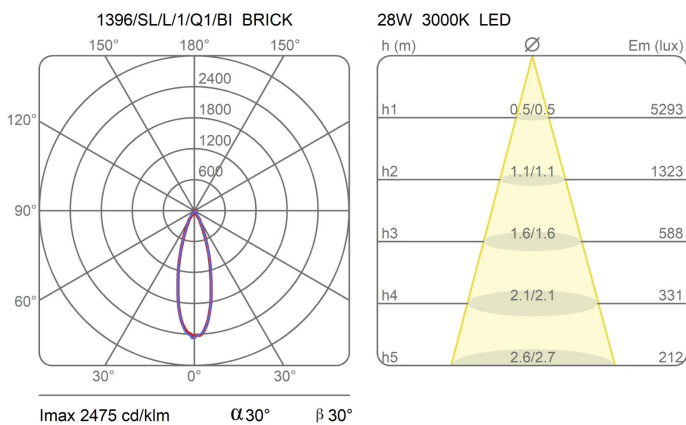

Family	Brick
Typology	Spotlight Wall
Utilisation	Indoor

Dimensions

Height	30 cm
Larghezza	15 cm
Profondità	11 cm
Power supply cable length	0 cm
Weight	1.3 Kg

Materials

Structure	aluminium	Base	aluminium
-----------	-----------	------	-----------

Photometric curves

Colour variant code

1396/S/L/1/Q1/BI

White

Gallery