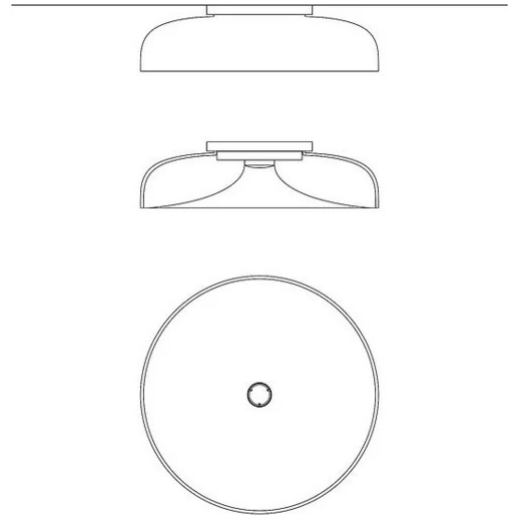

Chet-B

Francesco Lucchese

colors

Typology Ceiling
Utilisation Indoor

230V 9 W 1030 lm + 21 W 2540 lm

direct light

indirect light

diffuse light

Direct light streams out of the central cone, downwards, while diffused and indirect light reflects towards the ceiling.

Family	Chet-B
Typology	Ceiling
Utilisation	Indoor

Dimensions

Height	14 cm
Diameter	52 cm

Materials

Structure glass aluminium

Diffuser

glass

Voltage	230V
Power unit	Included
Mounting Power Supply	Internal
Power supply	Electronic power supply
Dimming	Push Dali2

Watt	9 W	Watt	21 W
Lumen	1030 lm	Lumen	2540 lm
CRI	>90	CRI	>90
Duration	50000 h	Duration	50000 h
CCT	2700 K	CCT	2700 K
Energy class		Energy class	