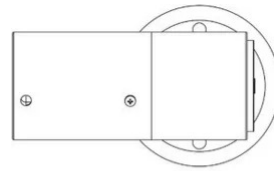

Terminal Joint Shanghai

With power cable

Angelo Micheli
Studio Lucchi & Biserni

colors

Typology Wall Ceiling
Utilisation Indoor

230V 25 W 3630 lm 25 W 3630 lm

Shanghai wall/ceiling - terminal joint for fluorescent or led tube with power cable

Award

Family Terminal joint Shanghai
 Typology Wall Ceiling
 Utilisation Indoor

Dimensions

Weight 0.2 Kg

Materials

Structure polycarbonate

Voltage 230V
Non dimmable

Watt	25 W	Watt	25 W
Lumen	3630 lm	Lumen	3630 lm
CRI	>80	CRI	>80
Duration	25000 h	Duration	25000 h
CCT	3000 K	CCT	4000 K
Energy class	D	Energy class	