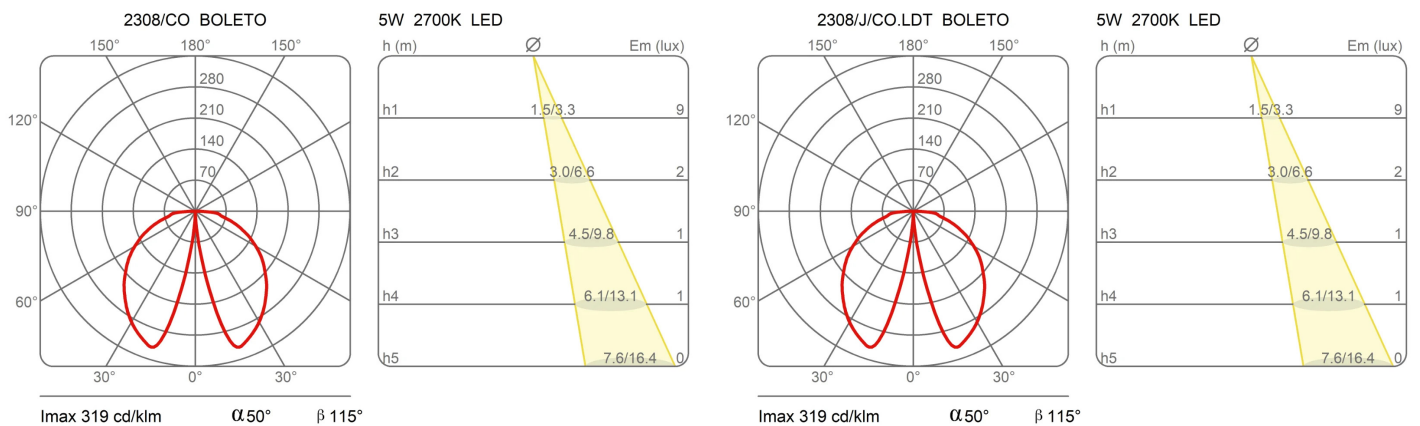

Certifications

Photometric curves