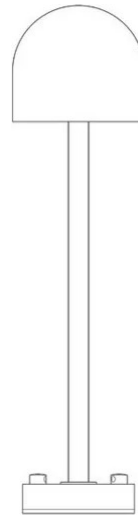

# Boleto

Height 50 cm

Emiliana Martinelli

colors

Typology Floor  
Utilisation External

230V 10 W 1100 lm

indirect light

Outdoor lamp indirect light for LED light source. Painted aluminium structure. Three size tige with base for to fix on the ground. Remote driver.

Available peg for the ground fixing (cod. 40166)

Family	Boleto
Typology	Floor
Utilisation	External

### Dimensions

Height	50 cm
Diameter	14 cm
Weight	3.4 Kg

### Materials

Structure	aluminium	Diffuser	polycarbonate
-----------	-----------	----------	---------------

Voltage	230V
Non dimmable	

Watt	10 W
Lumen	1100 lm
CRI	>80
Duration	50000 h
CCT	2700 K
Energy class	E