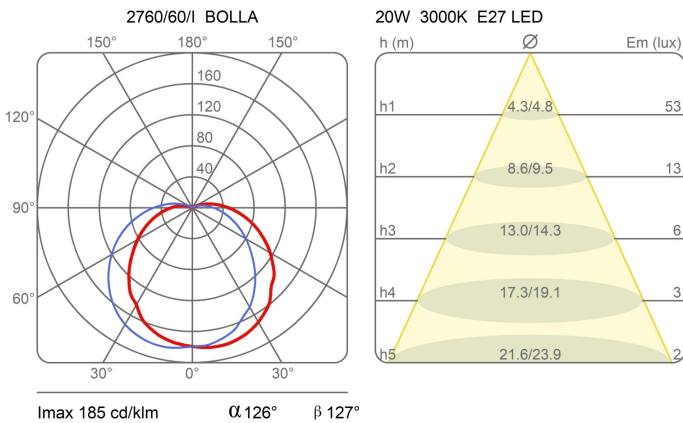

# Bolla

Width 60 cm

Elio Martinelli

colors

Typology Ceiling  
Utilisation Indoor

230V 15.5 W E27

diffuse light

Ceiling lamp diffused light. White opal methacrylate diffuser. Swivel supports for fix the diffuser anodized aluminum. For Led bulb. Available in three sizes.

Family Bolla  
 Typology Ceiling  
 Utilisation Indoor

**Dimensions**

Height 22 cm  
 Larghezza 60 cm  
 Lunghezza 60 cm  
 Power supply cable length 0 cm  
 Weight 4.2 Kg

**Materials**

Diffuser methacrylate O40 Base iron  
 Elementi aluminium

Voltage 230V  
 Non dimmable

**Certifications**

**EcoLabel**

**Photometric curves**

Colour variant code

2760/60/1

White

Gallery