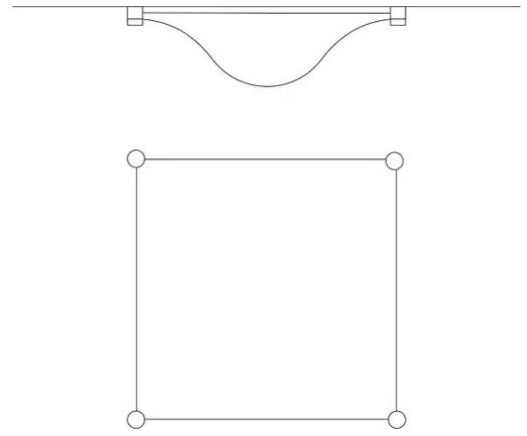

# Bolla

Width 60 cm

Elio Martinelli

colors

Typology Ceiling  
Utilisation Indoor

230V 15.5 W E27

diffuse light

Ceiling lamp diffused light. White opal methacrylate diffuser. Swivel supports for fix the diffuser anodized aluminum. For Led bulb. Available in three sizes.

Family Bolla  
 Typology Ceiling  
 Utilisation Indoor

**Dimensions**

Height 22 cm  
 Larghezza 60 cm  
 Lunghezza 60 cm  
 Power supply cable length 0 cm  
 Weight 4.2 Kg

**Materials**

Diffuser methacrylate O40 Base iron  
 Elementi aluminium

Voltage 230V  
 Non dimmable

**Certifications**

**EcoLabel**

**Photometric curves**

Colour variant code

2760/60/1

White

Gallery