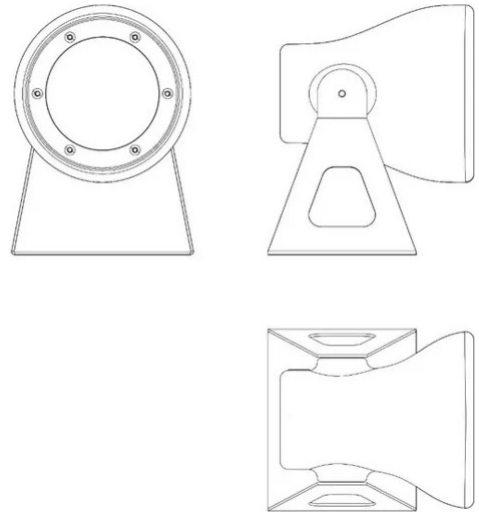

Frog

Emiliana Martinelli

colors

Typology Spotlight Floor
Utilisation External

230V 15 W 1400 lm E27

Outdoor lamp with adjustable direct light. With painted aluminium base. Lamp body moulded in polyethylene with rotational technology.

For LED bulb, complete with cable and plug.

Bulbs available cod.:

510X beam medium

511X beam wide

513Y RGB-W bulb

Available peg for the ground fixing (cod. 40166)

Family Frog
Typology Spotlight Floor
Utilisation External

Dimensions

Height 30 cm
Profondità 25 cm
Diameter 18 cm
Weight 3.4 Kg

Materials

Structure	polyethylene	Diffuser	polycarbonate
Base	aluminium	Elementi	nylon

Voltage 230V
Dimming No dimmable

Certifications

Colour variant code