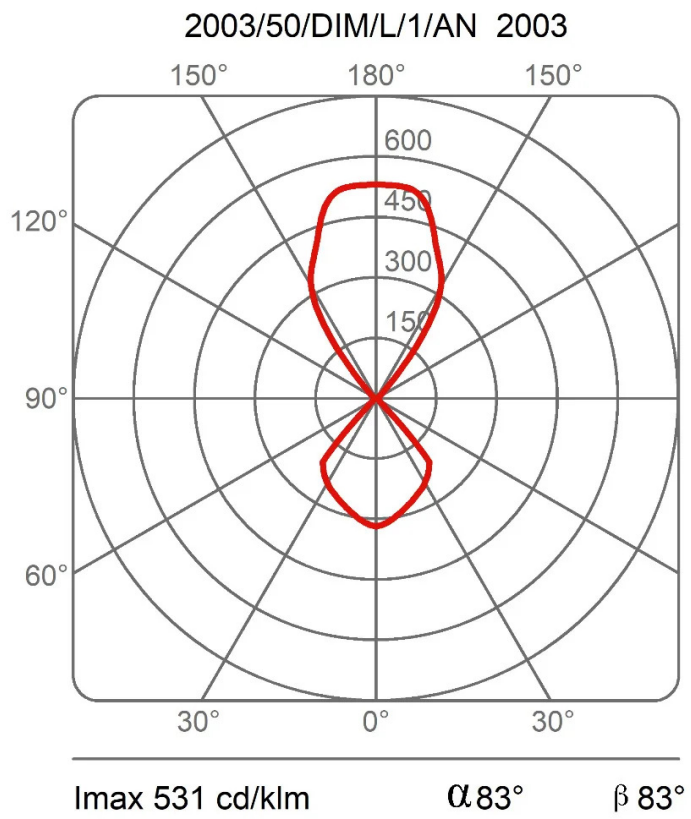

Photometric curves

Colour variant code