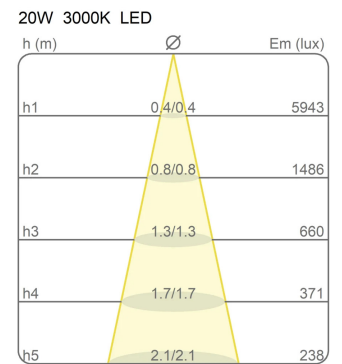

Photometric curves