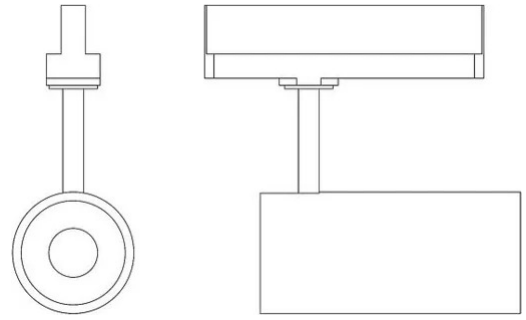

R19

Studio Tecnico ML

colors

Typology Spotlight

Utilisation Indoor

230V 20 W 2430 lm

direct light

Adjustable LED projector, for 230V electrified track.

Swivel system with double bifocal lenses, which allows the light beams opening angles to be controlled from 15° to 60° while maintaining high levels of efficiency.

Painted aluminium structure. For LED light source. Integrated driver included into the body lamp.

### Dimensions

Height	17/21,5 cm
Diameter	7 cm
Weight	0.5 Kg