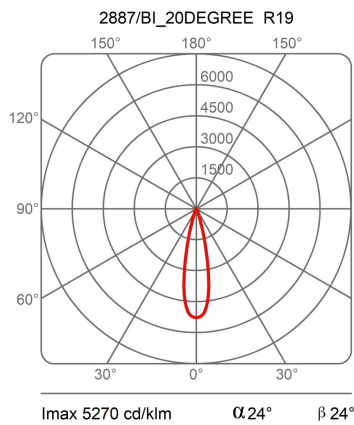

Photometric curves