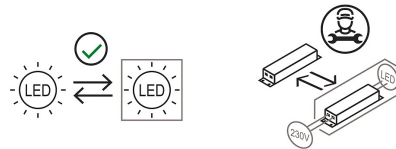

Certifications

EcoLabel