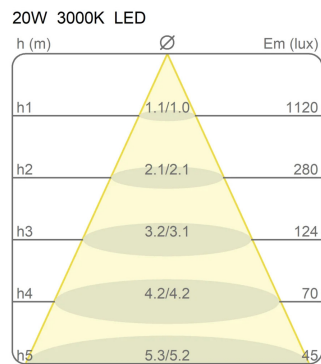

Photometric curves