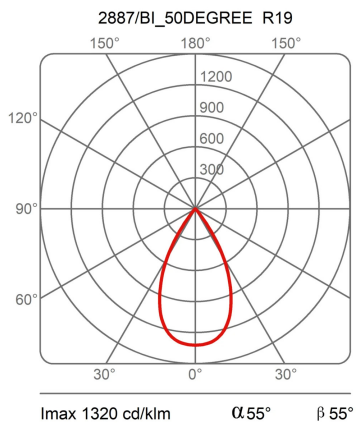

Photometric curves