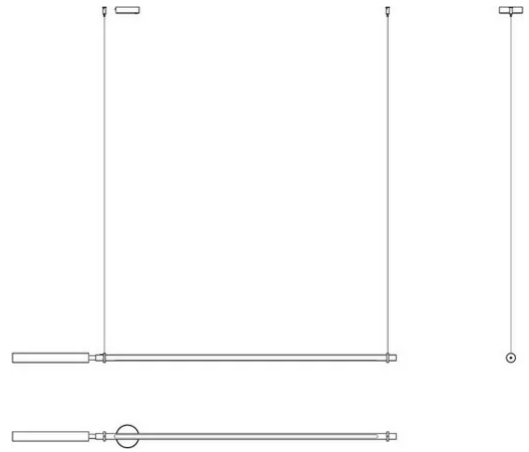

Colibrì

Revolving

Emiliana Martinelli

colors

Typology Pendant
Utilisation Indoor

230V 13 W 2140 lm

direct light

indirect light

Hanging lamp, swivel direct/indirect light. Painted aluminium structure. LED light source integrated. Electronic driver integrated into the body lamp.

Family	Colibri
Typology	Pendant
Utilisation	Indoor

Dimensions

Lunghezza	167 cm
Diameter	2,5 cm
Power supply cable length	400 cm
Weight	1.5 Kg

Materials

Structure	aluminium	Diffuser	methacrylate O40
Canopy	nylon		

Voltage	230V	Watt	13 W
Power unit	Included	Lumen	2140 lm
Mounting Power Supply	Indoor	CRI	>80
Power supply	Electronic power supply	Duration	50000 h
Non dimmable		CCT	3000 K
		Energy class	D