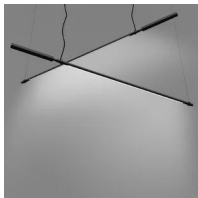

Colour variant code