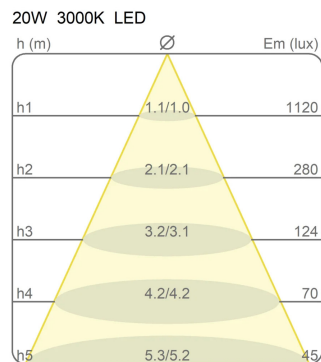

For the electrified track

Family	R19
Typology	Spotlight
Utilisation	Indoor

Dimensions

Height	17/21,5 cm
Diameter	7 cm
Weight	0.5 Kg

Materials

Structure	aluminium
-----------	-----------

Voltage	230V
Non dimmable	

Watt	20 W
Lumen	2430 lm
Duration	50000 h
CCT	3000 K
Energy class	E

Certifications

Photometric curves

Colour variant code

2887/BI

White

2887/NE

Black