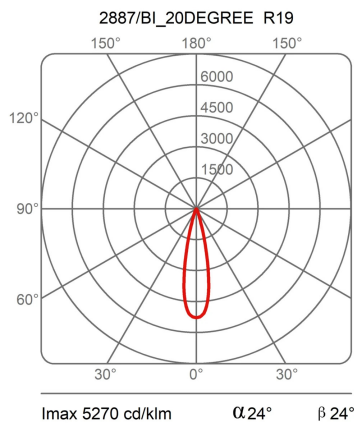

For the electrified track

Family	R19
Typology	Spotlight
Utilisation	Indoor

Dimensions

Height	17/21,5 cm
Diameter	7 cm
Weight	0.5 Kg

Materials

Structure	aluminium
-----------	-----------

Voltage	230V
Non dimmable	

Watt	20 W
Lumen	2430 lm
Duration	50000 h
CCT	3000 K
Energy class	E

Certifications

Photometric curves

Colour variant code

2887/BI

White

2887/NE

Black