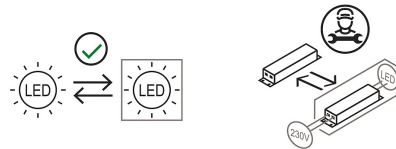

Certifications