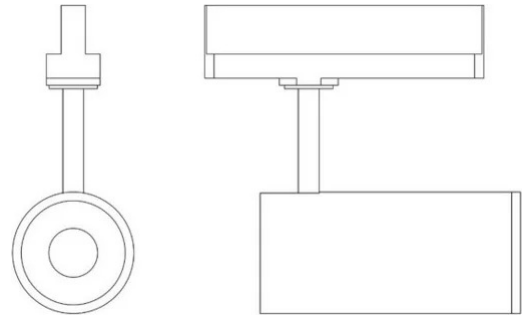

R19

Studio Tecnico ML

colors

Typology Spotlight

Utilisation Indoor

230V 20 W 2430 lm

direct light

Adjustable LED projector, for 230V electrified track.

Swivel system with double bifocal lenses, which allows the light beams opening angles to be controlled from 15° to 60° while maintaining high levels of efficiency.

Painted aluminium structure. For LED light source. Integrated driver included into the body lamp.

For the electrified track

Family	R19
Typology	Spotlight
Utilisation	Indoor

Dimensions

Height	17/21,5 cm
Diameter	7 cm
Weight	0.5 Kg

Materials

Structure	aluminium
-----------	-----------

Voltage	230V
Non dimmable	