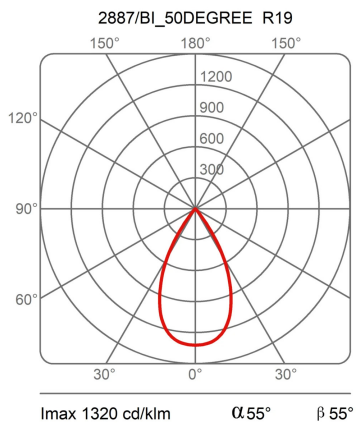

For the electrified track

Family	R19
Typology	Spotlight
Utilisation	Indoor

Dimensions

Height	17/21,5 cm
Diameter	7 cm
Weight	0.5 Kg

Materials

Structure	aluminium
-----------	-----------

Voltage	230V
Non dimmable	

Watt	20 W
Lumen	2430 lm
Duration	50000 h
CCT	3000 K
Energy class	E

Certifications

Photometric curves

Colour variant code

2887/BI

White

2887/NE

Black