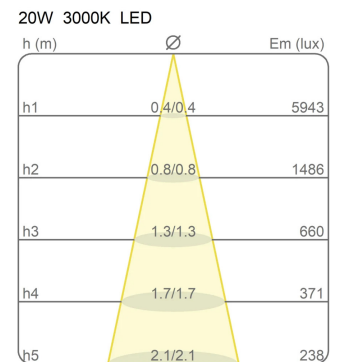

For the electrified track

Family	R19
Typology	Spotlight
Utilisation	Indoor

Dimensions

Height	17/21,5 cm
Diameter	7 cm
Weight	0.5 Kg

Materials

Structure	aluminium
-----------	-----------

Voltage	230V
Non dimmable	

Watt	20 W
Lumen	2430 lm
Duration	50000 h
CCT	3000 K
Energy class	E

Certifications

Photometric curves

Colour variant code

2887/BI

White

2887/NE

Black