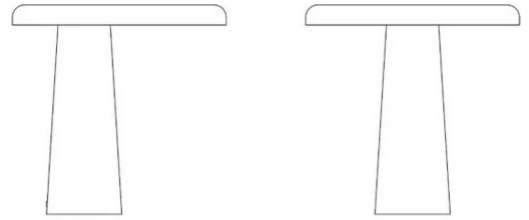

HOOP

Adolini+Simonini Associati

colors

Typology Table
Utilisation Indoor

230V 6 W 466 lm

indirect light

Table lamp with direct/diffused light. Moulded resin structure. White frost methacrylate diffuser. LED light source integrated. Electronic driver on the plug. Touch ON-OFF button on the reflector.

Family HOOP
 Typology Table
 Utilisation Indoor

Dimensions

Height 21 cm
 Diameter 21 cm
 Power supply cable length 200 cm
 Weight 1.6 Kg

Materials

Structure resin Diffuser methacrylate
 Riflettore resin

Voltage	230V	Watt	6 W
Power unit	Included	Lumen	
Mounting Power Supply	External	CRI	>80
		Duration	50000 h
Power supply	Electronic plug-in power supply	CCT	3000 K
Dimming	Touch on body	Energy class	