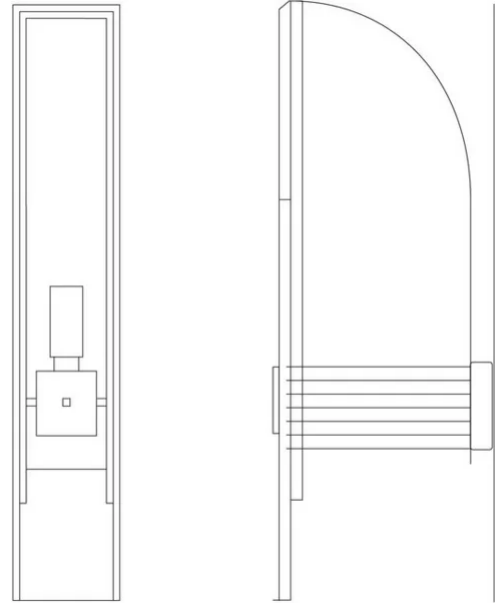

Marx

Richard Neutra

colors

230V 15 W E27

indirect light

Typology Wall
Utilisation Indoor

Wall lamp indirect light. Brushed stainless steel frame and metal, wooden frame. For Led bulb.

Family	Marx
Typology	Wall
Utilisation	Indoor

Dimensions

Height	90 cm
Profondità	32 cm
Lunghezza	16 cm
Power supply cable length	0 cm
Weight	5 Kg

Materials

Structure	wood	Riflettore	aluminium
Elementi	iron		

Voltage	230V
---------	------

Certifications