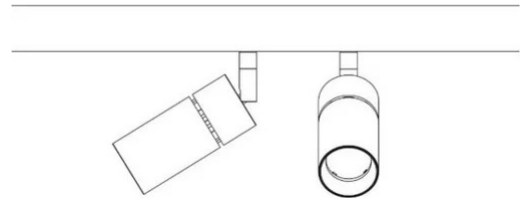

R23

18 W - Ø 4,5 cm - length 10 cm

Studio Tecnico ML

colors

Typology Spotlight
Utilisation Indoor

17 W 2320 lm

direct light

adjustable light

Family R23
Typology Spotlight
Utilisation Indoor

Dimensions

Lunghezza 10 cm
Diameter 4,5 cm
Weight 0.5 Kg

Materials

Watt 17 W
Lumen 2320 lm
CRI >90
Duration 50000 h
CCT 3000 K
Energy class

Certifications

EcoLabel