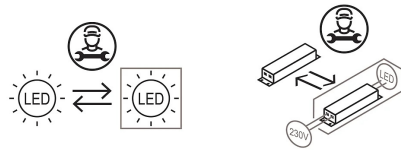

Direct light adjustable LED projector, with adapter for 48V electrified track. Swiveling system with double bifocal lenses, which allows the light beams angles to be controlled from narrow to wide while maintaining high levels of efficiency. Painted aluminium structure. For LED light source.

Family R23
Typology Spotlight
Utilisation Indoor

Dimensions

Lunghezza 10 cm
Diameter 4,5 cm
Weight 0.5 Kg

Materials

Watt 17 W
Lumen 2320 lm
CRI >90
Duration 50000 h
CCT 3000 K
Energy class

Certifications

EcoLabel

Colour variant code

2904/BI

White

2904/NE

Black

Accessories

522
Driver 48 V

520
Electrified track

521
Electrified track

591J
Electrified track

592J
Electrified track

593J
Electrified track

519
Electrified track

526J
Hanging cable

524
Joint

525
Joint