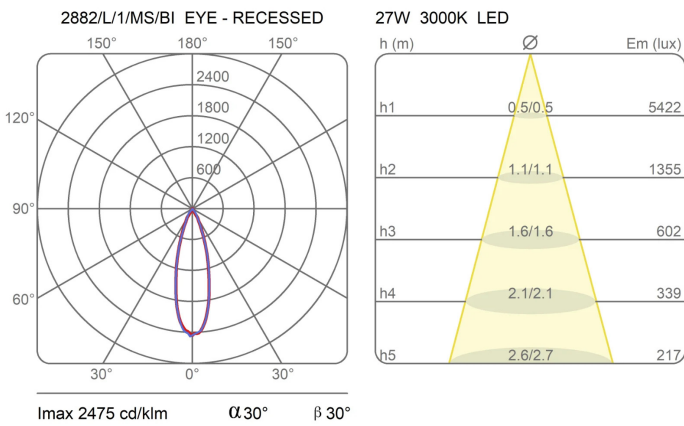

Family	Eye
Typology	Recessed
Utilisation	Indoor

Dimensions

Diameter	20 cm
Diametro foro	17 cm
Profondità foro	10 cm
Power supply cable length	0 cm
Weight	1.5 Kg

Materials

Structure	aluminium
-----------	-----------

EcoLabel

Photometric curves

Colour variant code

2882/L/1/MS/BI

White