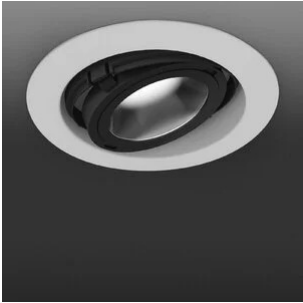

Eye

Medium beam

Emiliana Martinelli

colors

Typology Recessed
Utilisation Indoor

230V 11 W 2225 lm

direct light

Bull-it lamp, direct/swivel light. Painted aluminium structure. LED light source integrated. Electronic driver to be connected included inside the false ceiling.

Family	Eye
Typology	Recessed
Utilisation	Indoor

Dimensions

Diameter	20 cm
Diametro foro	17 cm
Profondità foro	10 cm
Power supply cable length	0 cm
Weight	1.5 Kg

Materials

Structure	aluminium
-----------	-----------

EcoLabel

Photometric curves

Colour variant code

2882/L/1/MS/BI

White