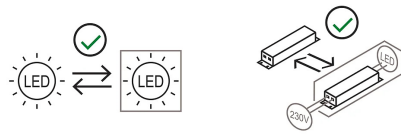

Certifications

EcoLabel