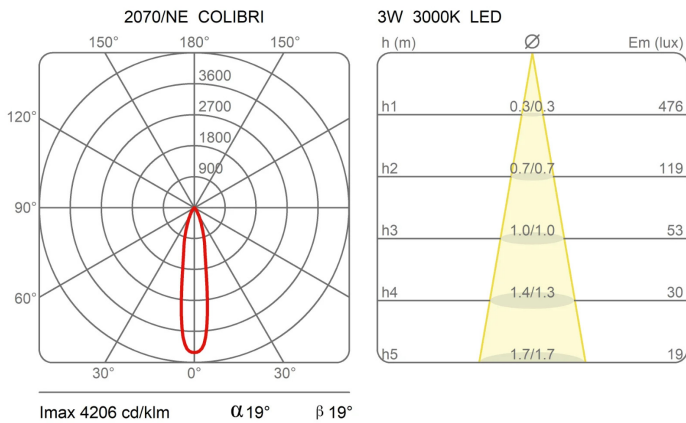

EcoLabel

Photometric curves

Colour variant code

2070/NE

Black

Gallery