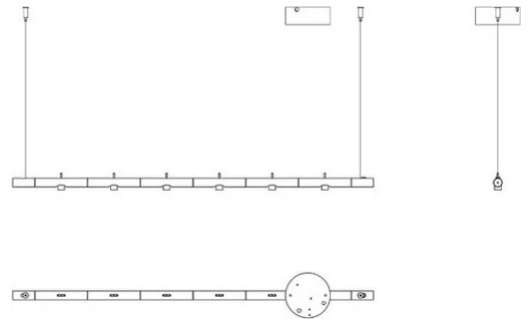

Colibrì

6 spots

Emiliana Martinelli

colors

Typology Pendant
Utilisation Indoor

230V 6x 2.1 W 300 lm (1800lm)

direct light

indirect light

diffuse light

Hanging devices swivel direct/indirect light for six led swivel independents heads. Painted aluminium tubular structure, suspended with steel cables. LED light source integrated. Electronic driver included in canopy.

Family	Colibri
Typology	Pendant
Utilisation	Indoor

Dimensions

Lunghezza	100 cm
Diameter	2,5 cm
Power supply cable length	400 cm
Weight	1.5 Kg

Materials

Structure	aluminium	Diffuser	polycarbonate
Canopy	aluminium		

EcoLabel

Photometric curves

Colour variant code

2070/NE

Black

Gallery