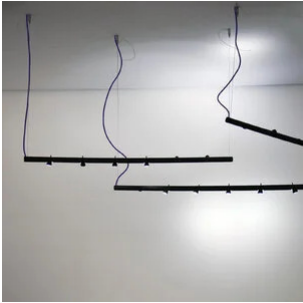

Colour variant code

2070/NE