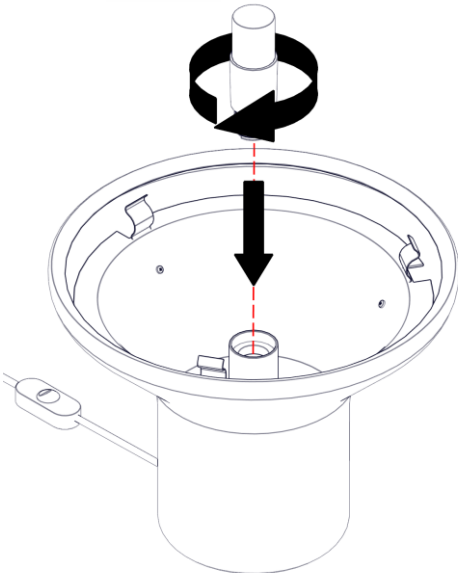

828/J – 828/J/MAR
DELUX
Design Studio Natural

martinelli luce®

1

2

3

5 W LED E27

4

5