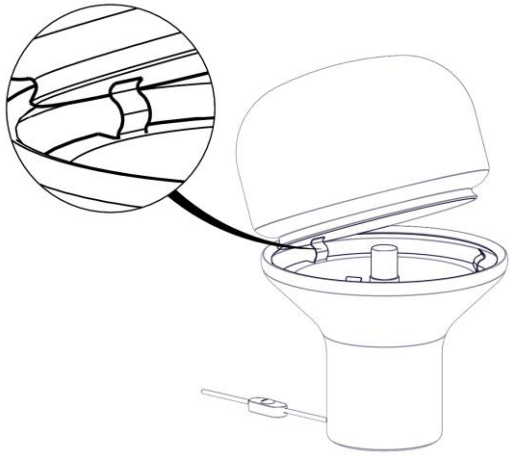

828/J – 828/J/MAR
DELUX
Design Studio Natural

martinelli luce®

1

2

3

5 W LED E27

4

5