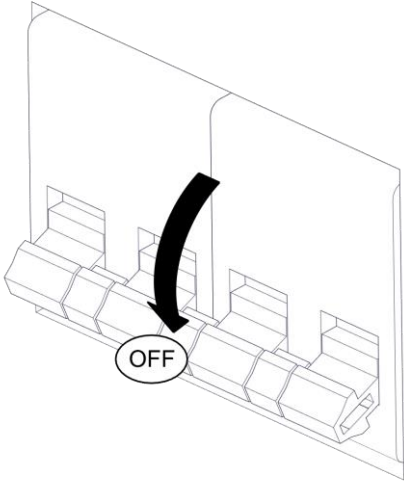

828/J – 828/J/MAR
DELUX
Design Studio Natural

martinelli luce®

1

2

3

5 W LED E27

4

5