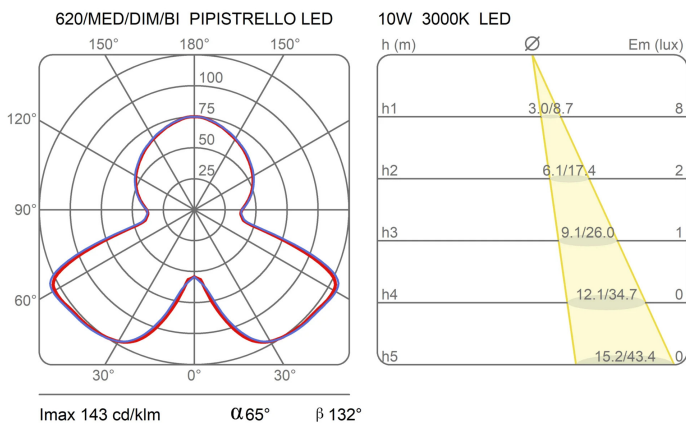

Family	Pipistrello Med
Typology	Table
Utilisation	Indoor

Dimensions

Height	50-62 cm
Diameter	40 cm
Power supply cable length	45+200 cm
Weight	5 Kg

Materials

Structure	aluminium brass copper stainless steel	Diffuser	methacrylate 040
Base	iron		

Voltage	230V	Watt	6.8 W
Power unit	Included	Lumen	868 lm
Mounting Power Supply	External	CRI	>80
Power supply	Electronic dimmable power supply	Duration	50000 h
Dimming	Dimmer on the cable	CCT	2700 K
		Energy class	E

Certifications

Photometric curves