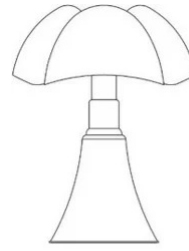

Pipistrello Med

Medium

Gae Aulenti

colors

Typology Table
Utilisation Indoor

230V 6.8 W 868 lm

diffuse light

Table lamp, diffused light, adjustable height. Glazed stainless steel telescope. White opal methacrylate diffuser. Structure and knob in painted aluminum. LED light source integrated, dimmable. Electronic driver on the plug.

Family	Pipistrello Med
Typology	Table
Utilisation	Indoor

Dimensions

Height	50-62 cm
Diameter	40 cm
Power supply cable length	45+200 cm
Weight	5 Kg

Materials

Structure	aluminium brass copper stainless steel	Diffuser	methacrylate 040
Base	iron		