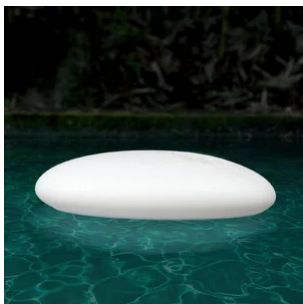

Certifications

EcoLabel

Colour variant code

822/BI