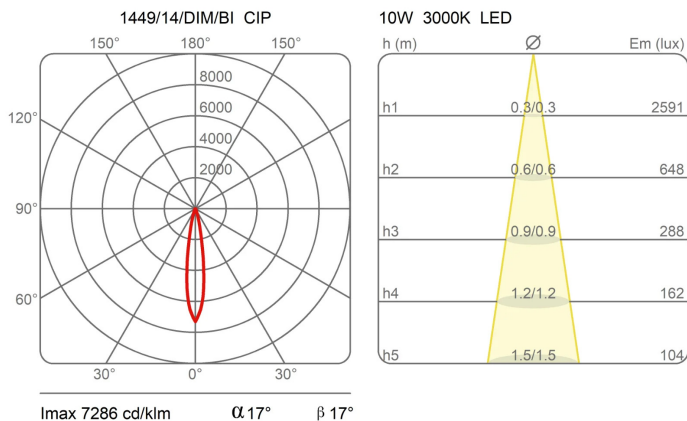

Family	Cip
Typology	Spotlight
Utilisation	Indoor

Dimensions

Height	9,5 cm
Profondità	13 cm
Diameter	5,5 cm
Weight	0.4 Kg

Materials

Structure	aluminium	Diffuser	polycarbonate
-----------	-----------	----------	---------------

Voltage	48V	Watt	8.6 W
Dimming	Push Bluetooth	Lumen	1080 lm
		CRI	>90
		Duration	50000 h
		CCT	3000 K
		Energy class	E

Certifications

Photometric curves

Colour variant code

1449/14/DIM/NE

Black

1449/14/DIM/BI