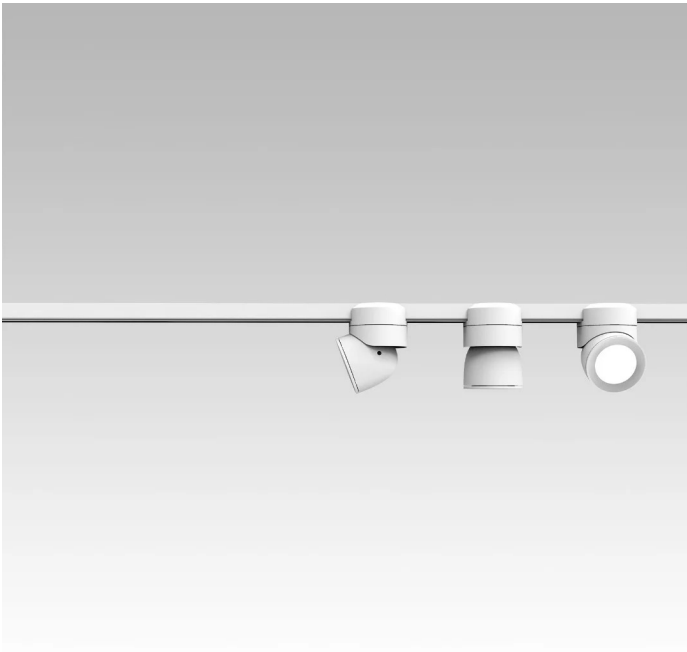

Sistema U

Narrow beam - non dimmable

Studio Natural

colors

Typology Spotlight
Utilisation Indoor

48V 13 W 1950 lm

direct light

U system is composed of direct-light spotlights that can be oriented thanks to a special swivel joint. It is characterized by a terminal that embraces and is magnetically connected to the electrified track. LED light source with interchangeable optics. Remote driver.

Award

Family	Sistema U
Typology	Spotlight
Utilisation	Indoor

**Dimensions**

Height	10 cm
Diameter	7 cm
Weight	0.5 Kg

**Materials**

Structure	aluminium	Diffuser	polycarbonate
-----------	-----------	----------	---------------

Colour variant code

1441/20/NE

Black

1441/20/BI

White

Gallery

Accessories

5142.1
Remote driver

522
Driver 48 V

519
Electrified track

520
Electrified track

521
Electrified track

526
Hanging cable

500X
Bluetooth device

525
Joint

524
Joint