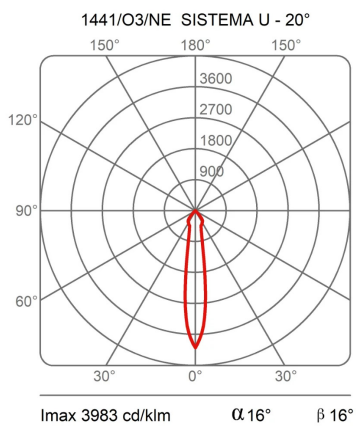

Award

Family	Sistema U
Typology	Spotlight
Utilisation	Indoor

**Dimensions**

Height	10 cm
Diameter	7 cm
Weight	0.5 Kg

**Materials**

Structure	aluminium	Diffuser	polycarbonate
-----------	-----------	----------	---------------

Voltage	48V	Watt	13 W
Power unit	Excluded	Lumen	1950 lm
Mounting Power Supply	External	CRI	>80
Power supply	Electronic power supply	Duration	50000 h
Non dimmable		CCT	3000 K
		Energy class	D

Certifications**Photometric curves**