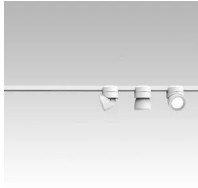

Sistema U

Narrow beam - non dimmable

Studio Natural

colors

Typology Spotlight
Utilisation Indoor

48V 13 W 1950 lm

direct light

U system is composed of direct-light spotlights that can be oriented thanks to a special swivel joint. It is characterized by a terminal that embraces and is magnetically connected to the electrified track. LED light source with interchangeable optics. Remote driver.

Award

Family	Sistema U
Typology	Spotlight
Utilisation	Indoor

**Dimensions**

Height	10 cm
Diameter	7 cm
Weight	0.5 Kg

**Materials**

Structure	aluminium	Diffuser	polycarbonate
-----------	-----------	----------	---------------

Colour variant code

1441/20/NE

Black

1441/20/BI

White

Gallery

Accessories

5142.1
Remote driver

522
Driver 48 V

519
Electrified track

520
Electrified track

521
Electrified track

526
Hanging cable

500X
Bluetooth device

525
Joint

524
Joint