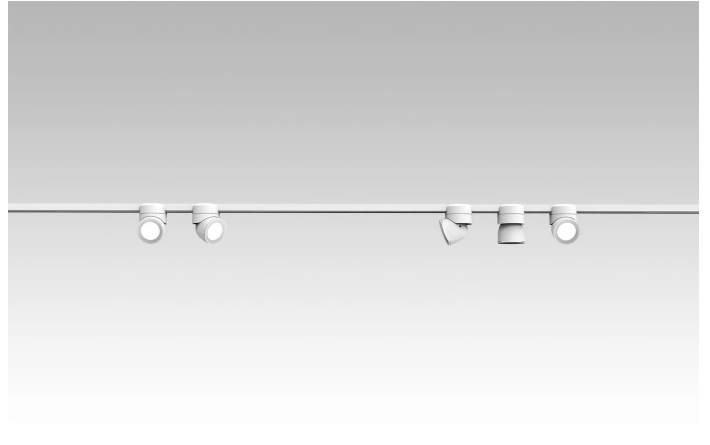

Sistema U

Narrow beam - non dimmable

Studio Natural

colors

Typology Spotlight
Utilisation Indoor

48V 13 W 1950 lm

direct light

U system is composed of direct-light spotlights that can be oriented thanks to a special swivel joint. It is characterized by a terminal that embraces and is magnetically connected to the electrified track. LED light source with interchangeable optics. Remote driver.

Award

Family	Sistema U
Typology	Spotlight
Utilisation	Indoor

**Dimensions**

Height	10 cm
Diameter	7 cm
Weight	0.5 Kg

**Materials**

Structure	aluminium	Diffuser	polycarbonate
-----------	-----------	----------	---------------

Colour variant code

1441/20/NE

Black

1441/20/BI

White

Gallery

Accessories

5142.1
Remote driver

522
Driver 48 V

519
Electrified track

520
Electrified track

521
Electrified track

526
Hanging cable

500X
Bluetooth device

525
Joint

524
Joint