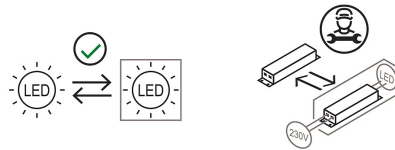

Family	Sistema U
Typology	Spotlight
Utilisation	Indoor

Dimensions

Height	10 cm
Diameter	7 cm
Weight	0.5 Kg

Materials

Structure	aluminium	Diffuser	polycarbonate

Voltage	48V	Watt	13 W
Power unit	Excluded	Lumen	1950 lm
Mounting Power Supply	External	CRI	>80
Power supply	Electronic power supply	Duration	50000 h
Non dimmable		CCT	3000 K
		Energy class	D

Certifications