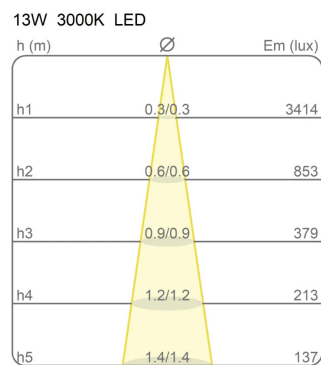

Award

Family	Sistema U
Typology	Spotlight
Utilisation	Indoor

**Dimensions**

Height	10 cm
Diameter	7 cm
Weight	0.5 Kg

**Materials**

Structure	aluminium	Diffuser	polycarbonate
-----------	-----------	----------	---------------

Voltage	48V	Watt	13 W
Power unit	Excluded	Lumen	1950 lm
Mounting Power Supply	External	CRI	>80
Power supply	Electronic power supply	Duration	50000 h
Non dimmable		CCT	3000 K
		Energy class	D

Certifications**Photometric curves**