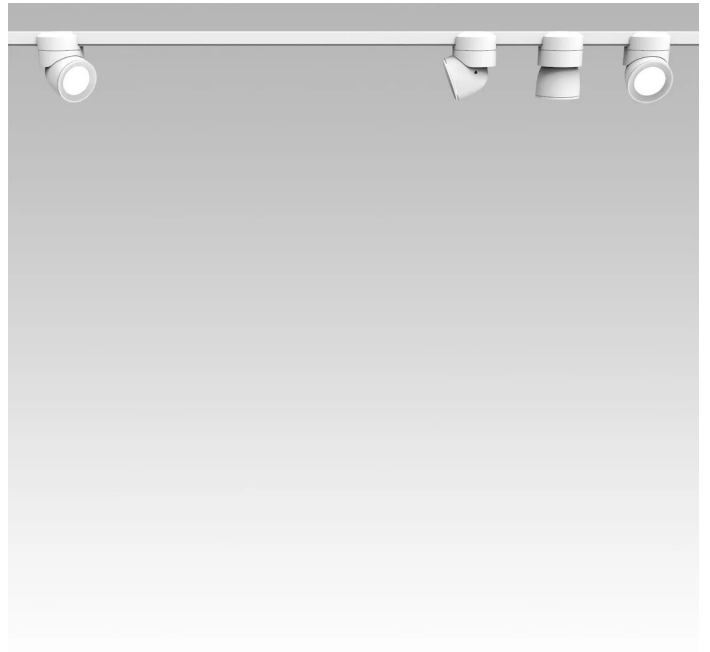

Sistema U

Narrow beam - non dimmable

Studio Natural

colors

Typology Spotlight
Utilisation Indoor

48V 13 W 1950 lm

direct light

U system is composed of direct-light spotlights that can be oriented thanks to a special swivel joint. It is characterized by a terminal that embraces and is magnetically connected to the electrified track. LED light source with interchangeable optics. Remote driver.

Award

Family	Sistema U
Typology	Spotlight
Utilisation	Indoor

**Dimensions**

Height	10 cm
Diameter	7 cm
Weight	0.5 Kg

**Materials**

Structure	aluminium	Diffuser	polycarbonate
-----------	-----------	----------	---------------

Colour variant code

1441/20/NE

Black

1441/20/BI

White

Gallery

Accessories

5142.1
Remote driver

522
Driver 48 V

519
Electrified track

520
Electrified track

521
Electrified track

526
Hanging cable

500X
Bluetooth device

525
Joint

524
Joint