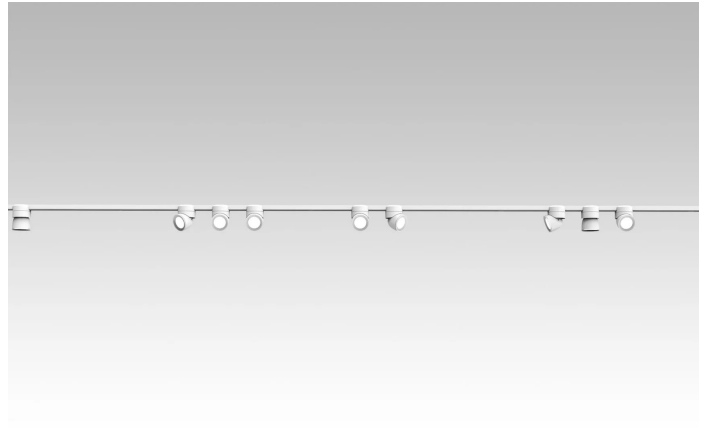

Sistema U

Narrow beam - non dimmable

Studio Natural

colors

Typology Spotlight
Utilisation Indoor

48V 13 W 1950 lm

direct light

U system is composed of direct-light spotlights that can be oriented thanks to a special swivel joint. It is characterized by a terminal that embraces and is magnetically connected to the electrified track. LED light source with interchangeable optics. Remote driver.

Award

Family	Sistema U
Typology	Spotlight
Utilisation	Indoor

**Dimensions**

Height	10 cm
Diameter	7 cm
Weight	0.5 Kg

**Materials**

Structure	aluminium	Diffuser	polycarbonate
-----------	-----------	----------	---------------

Colour variant code

1441/20/NE

Black

1441/20/BI

White

Gallery

Accessories

5142.1
Remote driver

522
Driver 48 V

519
Electrified track

520
Electrified track

521
Electrified track

526
Hanging cable

500X
Bluetooth device

525
Joint

524
Joint