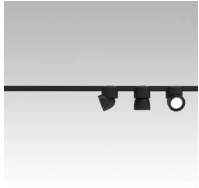

Colour variant code

1441/20/NE