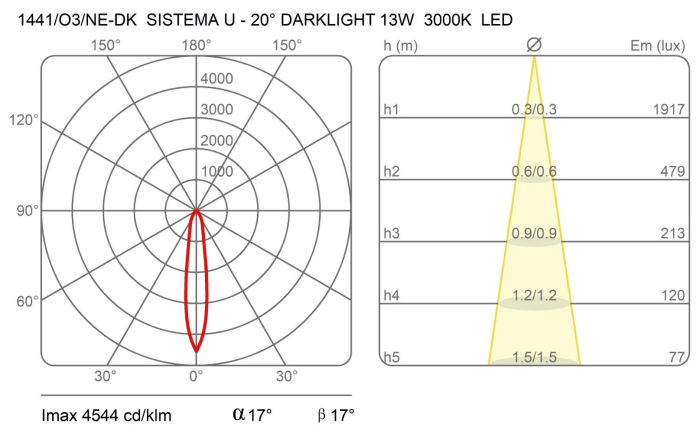

Photometric curves