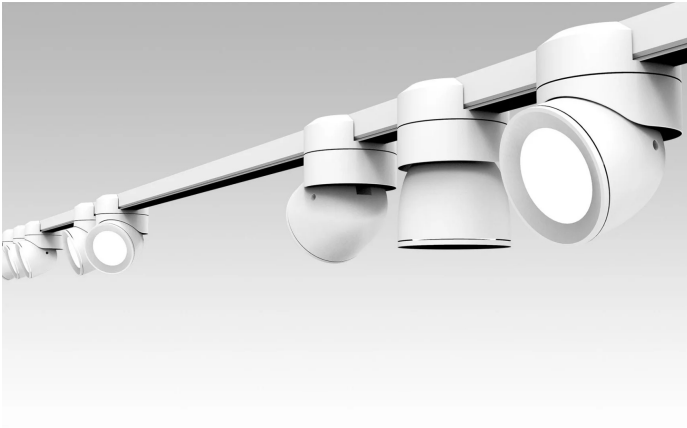

Sistema U

Narrow beam - non dimmable

Studio Natural

colors

Typology Spotlight
Utilisation Indoor

48V 13 W 1950 lm

direct light

U system is composed of direct-light spotlights that can be oriented thanks to a special swivel joint. It is characterized by a terminal that embraces and is magnetically connected to the electrified track. LED light source with interchangeable optics. Remote driver.

Award

Family	Sistema U
Typology	Spotlight
Utilisation	Indoor

**Dimensions**

Height	10 cm
Diameter	7 cm
Weight	0.5 Kg

**Materials**

Structure	aluminium	Diffuser	polycarbonate
-----------	-----------	----------	---------------

Colour variant code

1441/20/NE

Black

1441/20/BI

White

Gallery

Accessories

5142.1
Remote driver

522
Driver 48 V

519
Electrified track

520
Electrified track

521
Electrified track

526
Hanging cable

500X
Bluetooth device

525
Joint

524
Joint