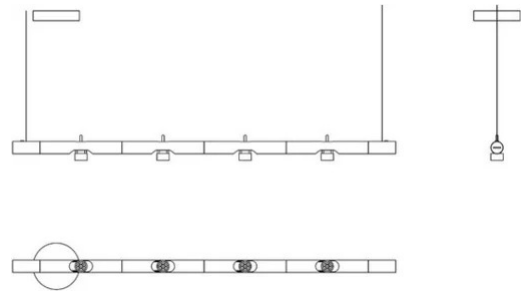

Modular hanging lamp. Painted aluminium structure with 4 adjustable and directional spots with integrated LED light source. Electronic drivers into the box fixed at the ceiling. Also available the joint of connection for the combination of more modules (code 30869).

Interchangeable lens 10° - 40° (on request).

Award

Family	Calabrone
Typology	Pendant
Utilisation	Indoor

Dimensions

Profondità	7,5 cm
Lunghezza	270 cm
Diameter	4,5 cm
Power supply cable length	400 cm
Weight	7 Kg

Materials

Structure	aluminium	Diffuser	polycarbonate
Canopy	aluminium		

Voltage	230V	8 X Watt	9 W
Power unit	Included	Lumen	1224 lm (9792 lm)
Mounting Power Supply	External	CRI	>80
Power supply	Electronic power supply	CCT	3000 K
Dimming	Push Dali2	Energy class	