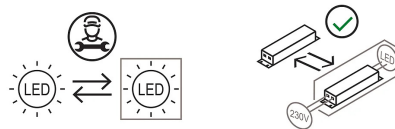

Certifications

EcoLabel