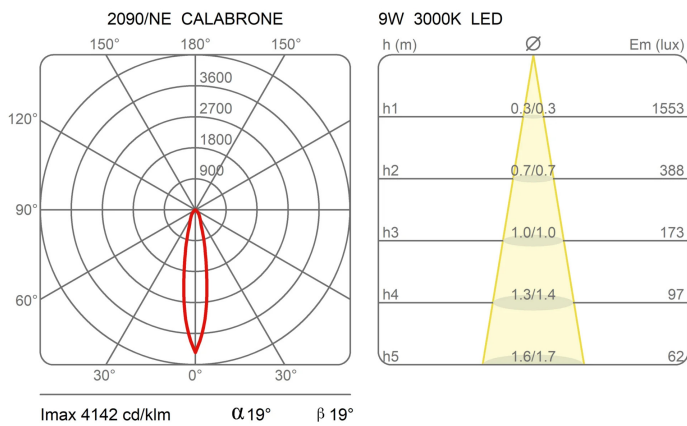

Certifications

EcoLabel

Photometric curves