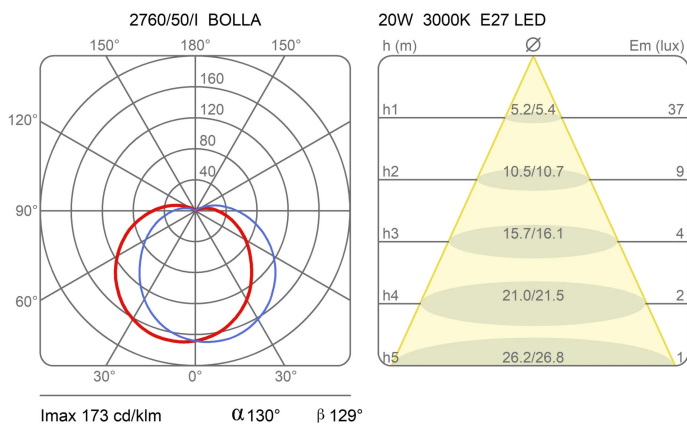

Bolla

Width 50 cm

Elio Martinelli

colors

Typology Ceiling
Utilisation Indoor

230V 15.5 W E27

diffuse light

Ceiling lamp diffused light. White opal methacrylate diffuser. Swivel supports for fix the diffuser anodized aluminum. For Led bulb. Available in three sizes.

Family Bolla
 Typology Ceiling
 Utilisation Indoor

Dimensions

Height 20 cm
 Larghezza 50 cm
 Lunghezza 50 cm
 Power supply cable length 0 cm
 Weight 3.35 Kg

Materials

Diffuser methacrylate O40 Base iron
 Elementi aluminium

Voltage 230V
 Non dimmable

Certifications

EcoLabel

Photometric curves

Colour variant code

2760/50/1

White

Gallery