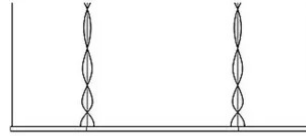

Loop

Loop circular

Emiliana Martinelli

colors

Typology Pendant
Utilisation Indoor

230V 678.6 W 62211 lm

diffuse light

Hanging lamp, diffused light, composed with curved sectors in painted aluminium profile. The union of those sectors offer different diameters rings, hanged by stainless steel cables. White opal polycarbonate diffuser. Integrated LED light source. Electronic dimmable Push/Dali, 0-10V e 1-10V driver inside in the canopy. Available on request 2700K, 4000K.

interior light emission:

21003/500/DIM Ø 500cm
composed by 6 sectors 60°

21003/400/DIM Ø 400cm
composed by 5 sectors 72°

21003/300/DIM Ø 300cm
composed by 4 sectors 90°

21003/200/DIM Ø 200cm
composed by 3 sectors 120°

21003/160/DIM Ø 160cm
composed by 3 sectors 120°

Family	Loop
Typology	Pendant
Utilisation	Indoor

Dimensions

Height	8 cm
Diameter	500 cm
Power supply cable length	400 cm
Weight	42 Kg

Materials

Structure	aluminium	Diffuser	polycarbonate
-----------	-----------	----------	---------------