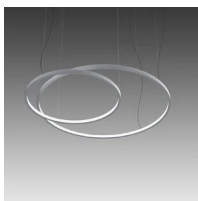

Colour variant code

21003/500/DIM/BI