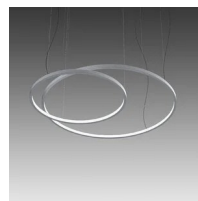

21003/500/DIM/CU