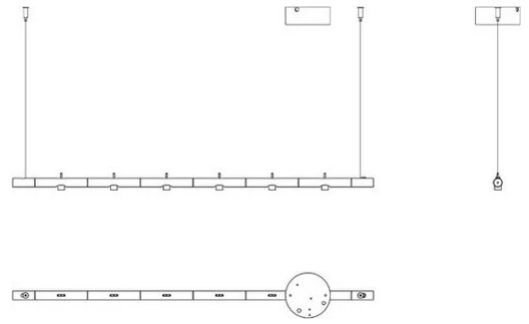

Colibrì

6 spots

Emiliana Martinelli

colors

Typology Pendant
Utilisation Indoor

230V 6x 2.1 W 300 lm (1800lm)

direct light

indirect light

diffuse light

Hanging devices swivel direct/indirect light for six led swivel independents heads. Painted aluminium tubular structure, suspended with steel cables. LED light source integrated. Electronic driver included in canopy.

Family	Colibri
Typology	Pendant
Utilisation	Indoor

Dimensions

Lunghezza	100 cm
Diameter	2,5 cm
Power supply cable length	400 cm
Weight	1.5 Kg

Materials

Structure	aluminium	Diffuser	polycarbonate
Canopy	aluminium		

Photometric curves

Colour variant code

2070/NE

Black

Gallery