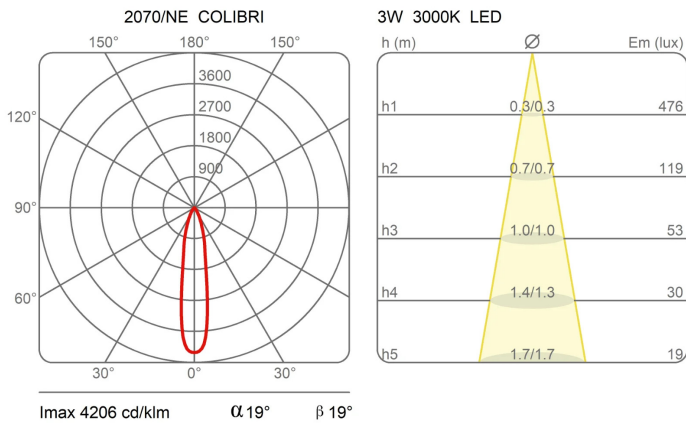

Family	Colibri
Typology	Pendant
Utilisation	Indoor

Dimensions

Lunghezza	100 cm
Diameter	2,5 cm
Power supply cable length	400 cm
Weight	1.5 Kg

Materials

Structure	aluminium	Diffuser	polycarbonate
Canopy	aluminium		

Photometric curves

Colour variant code

2070/NE

Black

Gallery