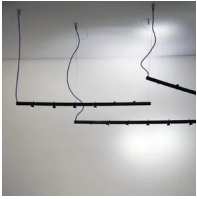

diffuse light

Hanging devices swivel direct/indirect light for six led swivel independents heads. Painted aluminium tubular structure, suspended with steel cables. LED light source integrated. Electronic driver included in canopy.

Photometric curves

Colour variant code

2070/NE

Black

Gallery