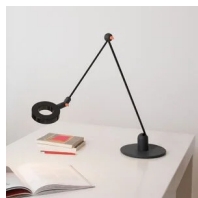

Family	l'amica
Typology	Table
Utilisation	Indoor

Dimensions

Larghezza	115 cm
Diameter	12 cm
Power supply cable length	200 cm
Weight	3 Kg

Materials

Structure	iron	Diffuser	methacrylate 040
Riflettore	aluminium	Base	iron
Elementi	nylon		

Voltage	230V	Watt	7 W
Power unit		Lumen	800 lm
Mounting Power Supply	External	CRI	>80
Power supply	Electronic plug-in power supply	Duration	50000 h
Dimming	No dimmable	CCT	3000 K
		Energy class	F

Certifications

Colour variant code

736/L/NE