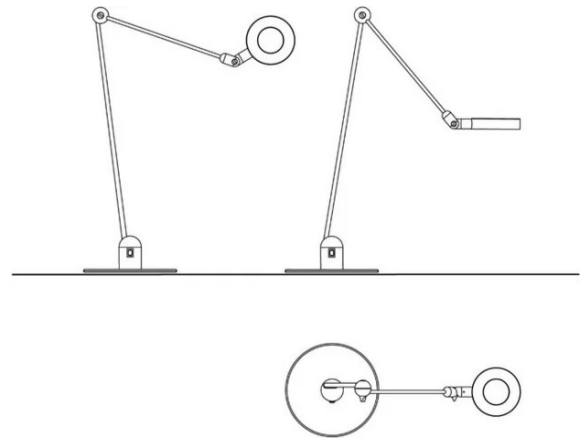

L'amica

Elio Martinelli
Emiliana Martinelli

colors

Typology Table
Utilisation Indoor

230V 7 W 800 lm

direct light

indirect light

Table lamp diffused and direct light, swivel arm with adjustable painted aluminium head. Details in painted metal. Joints in resin. Base in metal and resin. LED light source integrated. Electronic driver with double intensity of light on the plug.

Family	l'amica
Typology	Table
Utilisation	Indoor

Dimensions

Larghezza	115 cm
Diameter	12 cm
Power supply cable length	200 cm
Weight	3 Kg

Materials

Structure	iron	Diffuser	methacrylate 040
Riflettore	aluminium	Base	iron
Elementi	nylon		