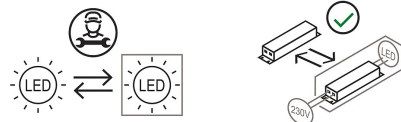

Certifications