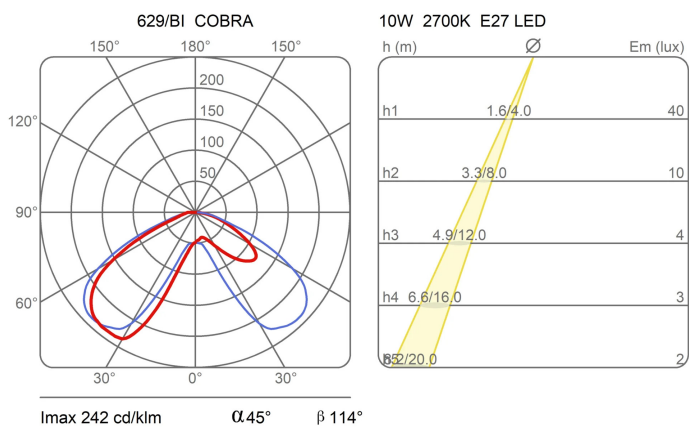

Materials

Structure	resin	Riflettore	aluminium
Base	resin	Elementi	iron

Voltage	230V
Dimming	No dimmable

Certifications

Photometric curves

Colour variant code

629/GI

Yellow