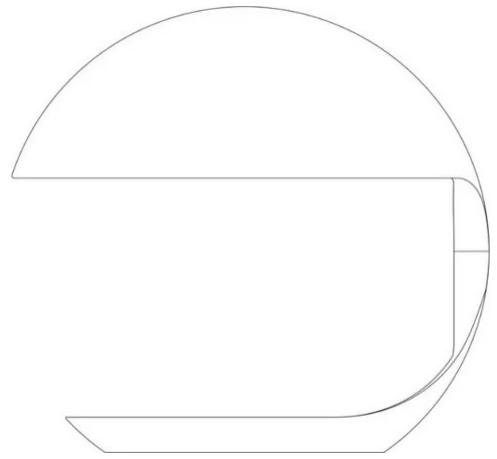

Reading lamp with direct light, made with two resin molded bodies.

The lower body part turns on a steel made base connected with the upper body part by means of a central joint for a 360° rotation.

The interior reflector is made with white painted aluminium.

The limited edition lamp is also accompanied by a certificate of authenticity.

Family	Cobra
Typology	Table
Utilisation	Indoor

Dimensions

Height	40 cm
Diameter	40 cm
Power supply cable length	40+200 cm
Weight	8,5 Kg