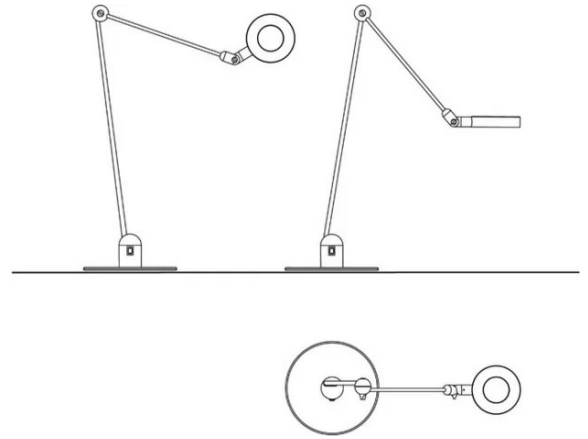

L'amica

Elio Martinelli
Emiliana Martinelli

colors

Typology Table
Utilisation Indoor

230V 7.2 W 800 lm

direct light

indirect light

Table lamp diffused and direct light, swivel arm with adjustable painted aluminium head. Details in painted metal. Joints in resin. Base in metal and resin. LED light source integrated. Electronic driver with double intensity of light on the plug.

Family	l'amica
Typology	Table
Utilisation	Indoor

Dimensions

Larghezza	115 cm
Diameter	12 cm
Power supply cable length	200 cm
Weight	3 Kg

Materials

Structure	iron	Diffuser	methacrylate 040
Riflettore	aluminium	Base	iron
Elementi	nylon		