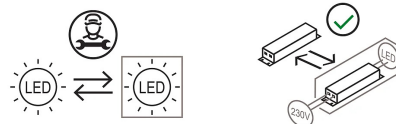

Certifications

EcoLabel