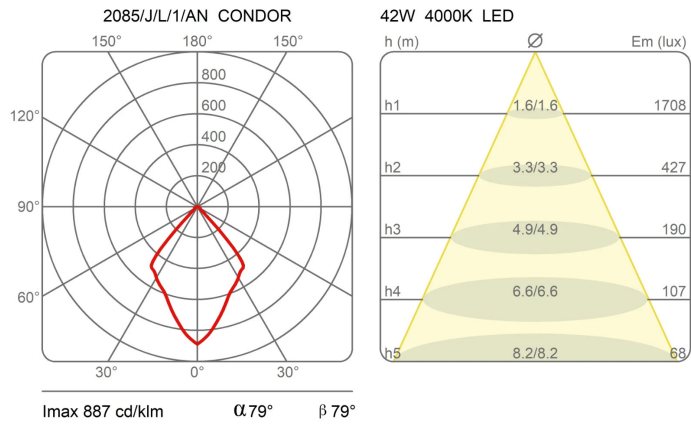

Award

Family Condor
 Typology Pendant
 Utilisation Indoor

Dimensions

Height 44 cm
 Diameter 42 cm
 Power supply cable length 400 cm
 Weight 7 Kg

Materials

Structure	aluminium	Diffuser	polycarbonate
Elementi	aluminium	Canopy	aluminium

EcoLabel

Photometric curves

Colour variant code

2085/J/DIM/L/1/AN

Anthracite

Gallery