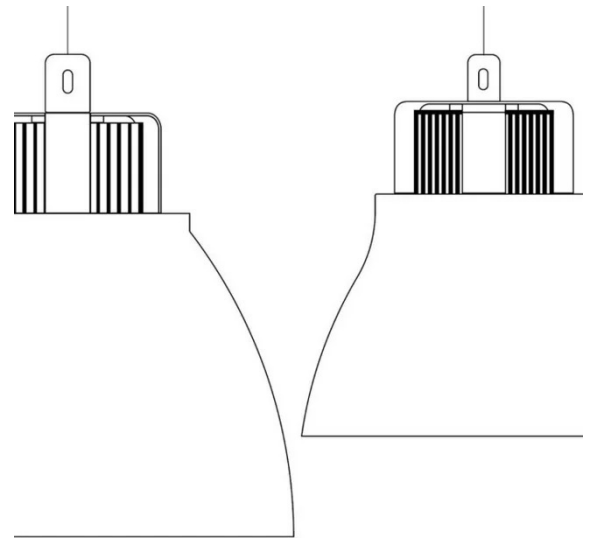

Condor

Ø 42 cm

Emiliana Martinelli

colors

Typology Pendant
Utilisation Indoor

230V 31 W 4403 lm

direct light

Hanging device, direct light. Painted aluminium structure. Particular painted aluminium support. Integrated LED light source. Electronic driver inside the ceiling box.

Award

Family Condor
 Typology Pendant
 Utilisation Indoor

Dimensions

Height 44 cm
 Diameter 42 cm
 Power supply cable length 400 cm
 Weight 7 Kg

Materials

Structure	aluminium	Diffuser	polycarbonate
Elementi	aluminium	Canopy	aluminium

Voltage	230V	Watt	31 W
Power unit	Included	Lumen	4403 lm
Mounting Power Supply	External	CRI	>80
		Duration	50000 h
Power supply	Electronic power supply	CCT	3000 K
Dimming	Push	Energy class	E
	Dali2		

Certifications

EcoLabel

Photometric curves

Colour variant code

2085/J/DIM/L/1/AN

Anthracite

Gallery